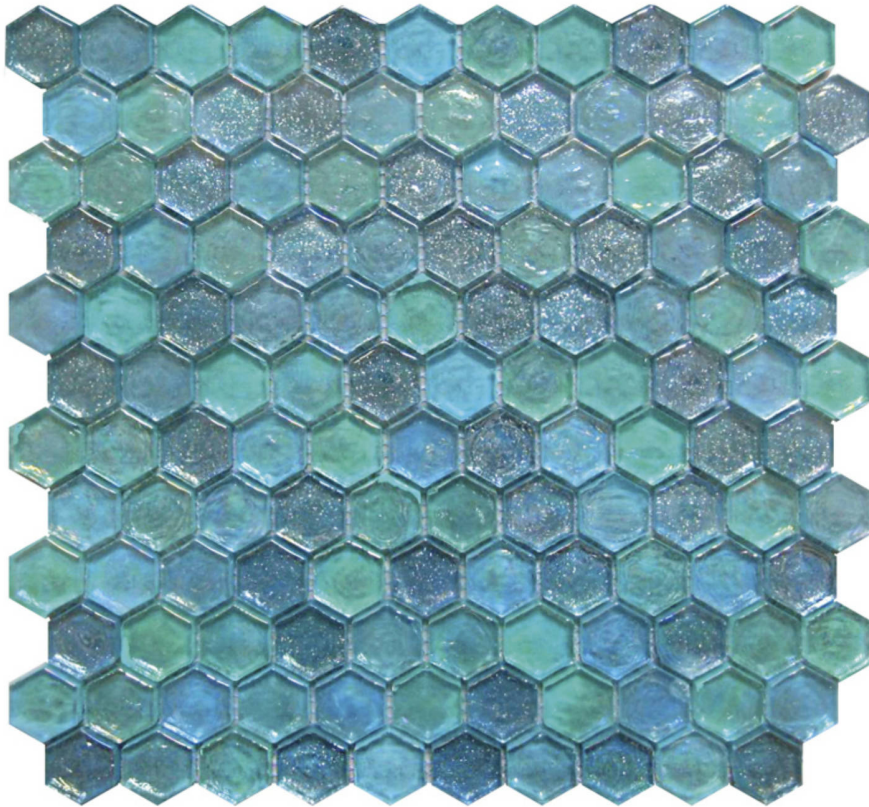

# Tiles by Kia

---

## PRODUCT HEXAGON MIX BLUE GLASS MOSAIC

---

Mosaic and Decorative Tile | 12"x12" | Glass

### TECHNICAL DATA

CODE: RVCHAWV140  
NAME: Hexagon Mix Blue Glass Mosaic  
SIZE: 12"x12"  
SERIES: Chelsea Collection  
LOOK: Multi-Look Mosaics  
BILLING UNIT: SH  
FAMILY: Mosaic and Decorative Tile  
SUITABLE FOR: Backsplash|Indoor|Outdoor|Shower|Pool  
TYPOLOGY: Glass  
TYPE OF PIECE: Mosaic  
USE: Floor and Wall