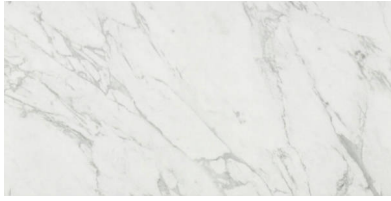

## TECHNICAL DATA

CODE: QULX-MI-2H  
NAME: Milano Statuario Honed 12X24  
SIZE: 12"x24"  
SERIES: Luxury  
FINISH: Matt  
LOOK: Marble Look  
BILLING UNIT: SF  
EDGE: Rectified  
FAMILY: Tile  
FROST RESISTANCE: Yes  
PEI: 4  
STYLE: Contemporary  
SUITABLE FOR: Indoor, Shower  
TYPOLOGY: Glazed Porcelain  
TYPE OF PIECE: Field Tile  
USE: Floor and Wall