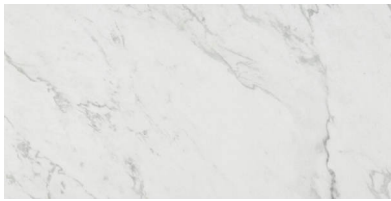

## TECHNICAL DATA

CODE: QULX-MI-2H  
NAME: Milano Statuario Honed 12X24  
SIZE: 12"x24"  
SERIES: Luxury  
FINISH: Matt  
LOOK: Marble Look  
BILLING UNIT: SF  
EDGE: Rectified  
FAMILY: Tile  
FROST RESISTANCE: Yes  
PEI: 4  
STYLE: Contemporary  
SUITABLE FOR: Indoor, Shower  
TYPOLOGY: Glazed Porcelain  
TYPE OF PIECE: Field Tile  
USE: Floor and Wall