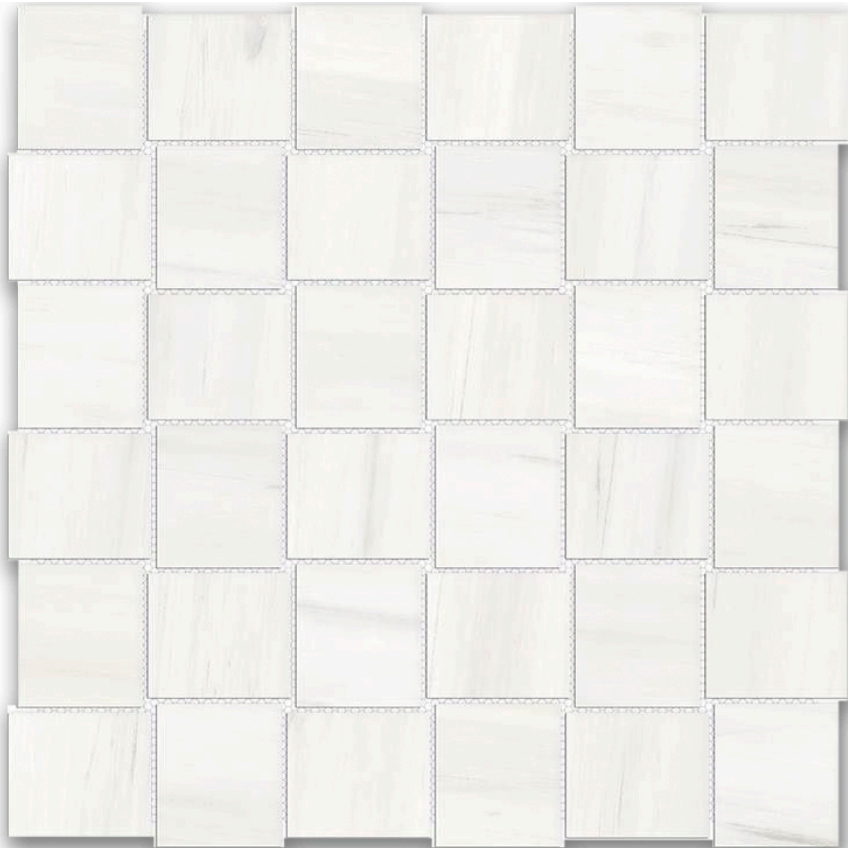

Tiles by Kia

PRODUCT

POLISHED 2X2 DEVOTION BASKETWEAVE MOSAIC

Tile | 12"x12" | Porcelain

TECHNICAL DATA

CODE: QUAD-DE-M1PN
NAME: Polished 2X2 Devotion Basketweave Mosaic
SIZE: 12"x12"
SERIES: Ardor
FINISH: Polished
LOOK: Marble Look
BILLING UNIT: SF
EDGE: Rectified
FAMILY: Tile
FROST RESISTANCE: Yes
MOSAIC CHIP SIZE: 2"x2"
STYLE: Contemporary
SUITABLE FOR: Backsplash|Indoor
TYPOLOGY: Porcelain
TYPE OF PIECE: Mosaic
USE: Floor and Wall