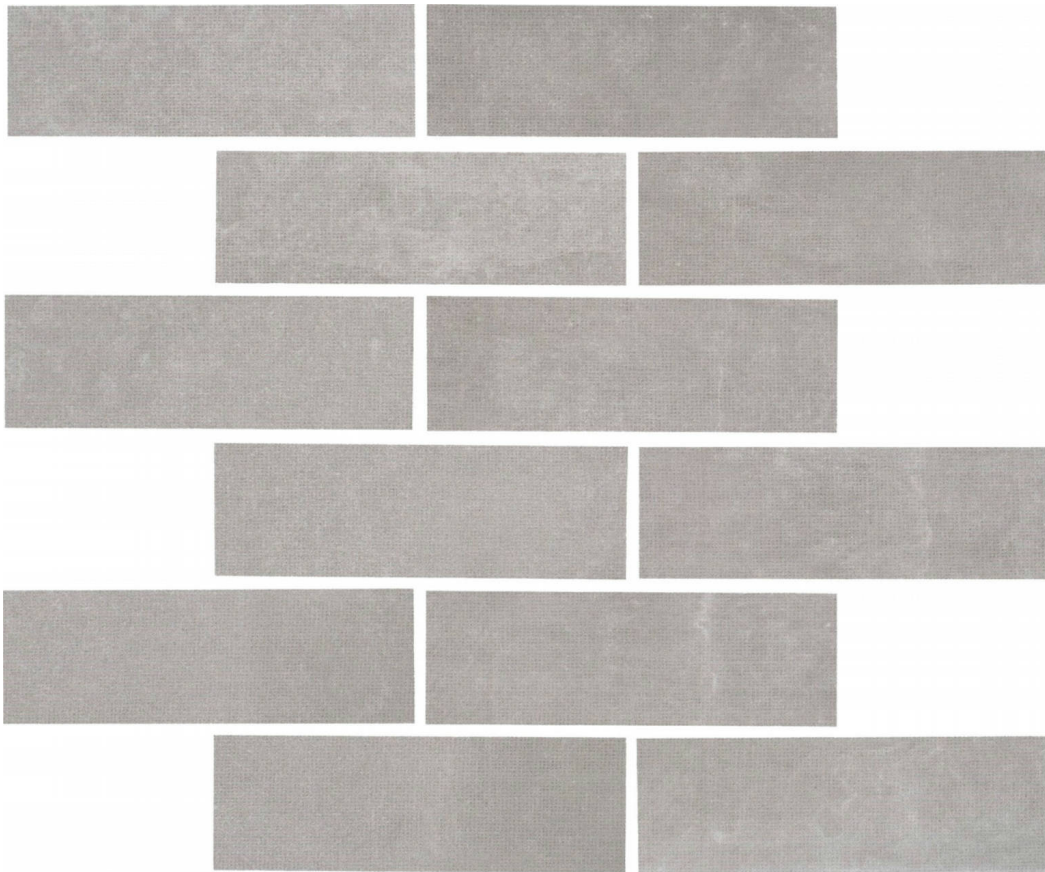

Tiles by Kia

PRODUCT
BROADWAY SILVER 2X6 MOSAIC

Tile | 12"x15" | Porcelain

GRAPHIC VARIETY

TECHNICAL DATA

CODE: QUUR-BR-M2
NAME: Broadway Silver 2X6 Mosaic
SIZE: 12"x15"
SERIES: Urban
FINISH: Matt
LOOK: Concrete
BILLING UNIT: SH
FAMILY: Tile
FROST RESISTANCE: Yes
MOSAIC CHIP SIZE: 2"x6"
STYLE: Contemporary
SUITABLE FOR: Indoor
TYPOLOGY: Porcelain
TYPE OF PIECE: Mosaic
USE: Floor and Wall