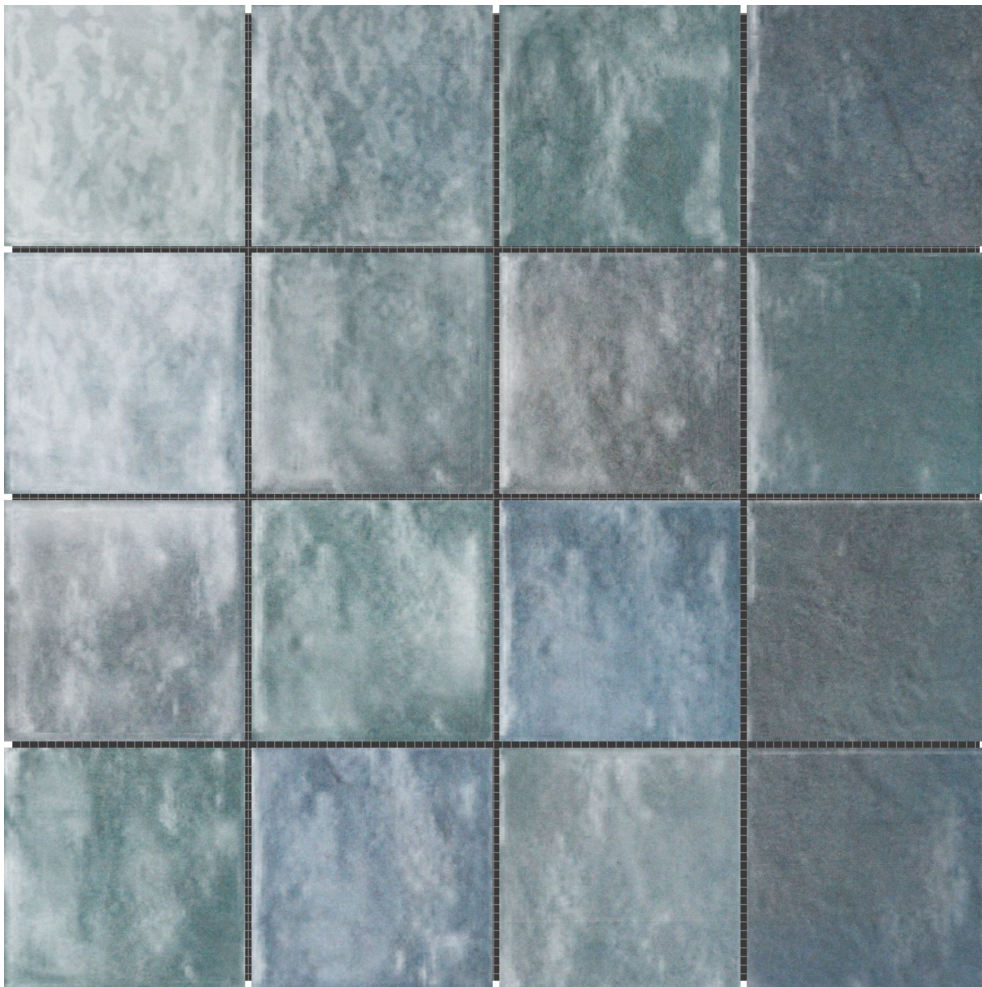

Tiles by Kia

PRODUCT

ZELLIGE GLAZED CERAMIC SOFT BLUE MIX 3\"X3\" MOSAIC

Mosaic and Decorative Tile | 12\"x12\" | Glazed Ceramic

ROOM SCENES

TECHNICAL DATA

CODE: RVCHAWC148
NAME: Zellige Glazed Ceramic Soft Blue Mix 3"x3" Mosaic
SIZE: 12"x12"
SERIES: Chelsea Collection
LOOK: Multi-Look Mosaics
BILLING UNIT: SH
FAMILY: Mosaic and Decorative Tile
MOSAIC CHIP SIZE: 3"x3"
SUITABLE FOR: Backsplash,Indoor,Shower
TYPOLOGY: Glazed Ceramic
TYPE OF PIECE: Mosaic
USE: Wall only