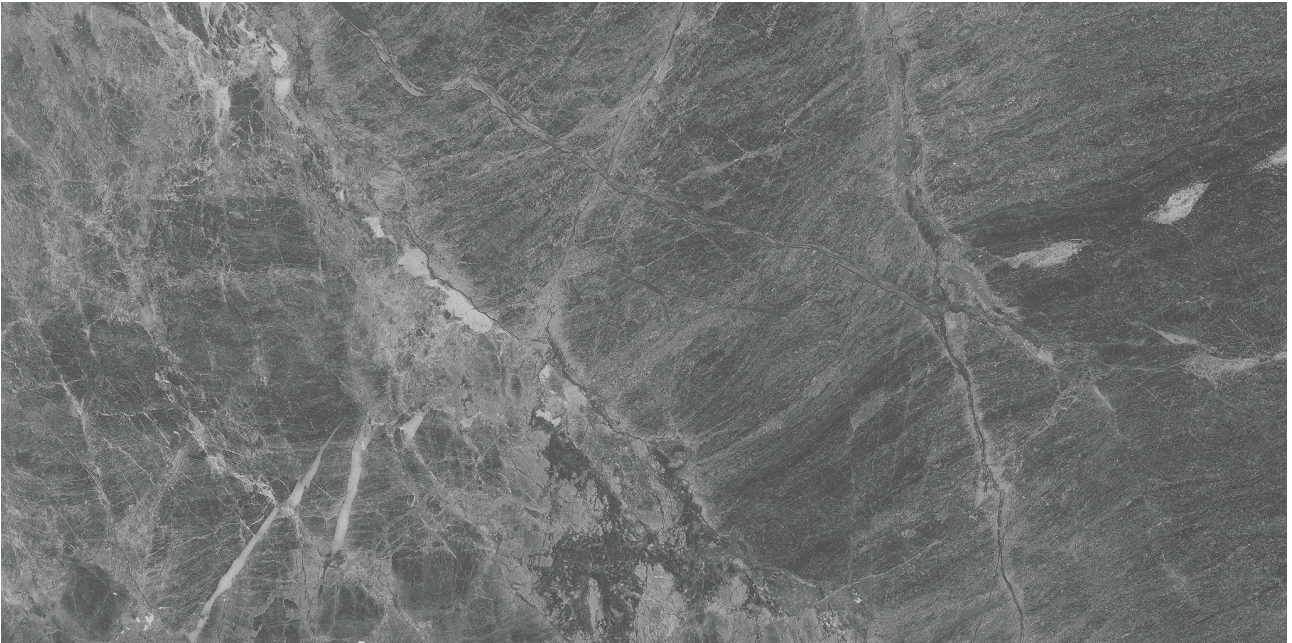

## PRODUCT GEMMA MYSTIQUE 12X24

---

Stone | 12"x24" | Marble

## TECHNICAL DATA

CODE: AS5000-03560  
NAME: Gemma Mystique 12x24  
SIZE: 12"x24"  
SERIES: Virtue Bianco  
FINISH: Honed  
BILLING UNIT: SF  
EDGE: Straight Edge  
FAMILY: Stone  
SUITABLE FOR: Indoor|Shower  
TYPOLOGY: Marble  
TYPE OF PIECE: Field Tile  
USE: Floor and Wall