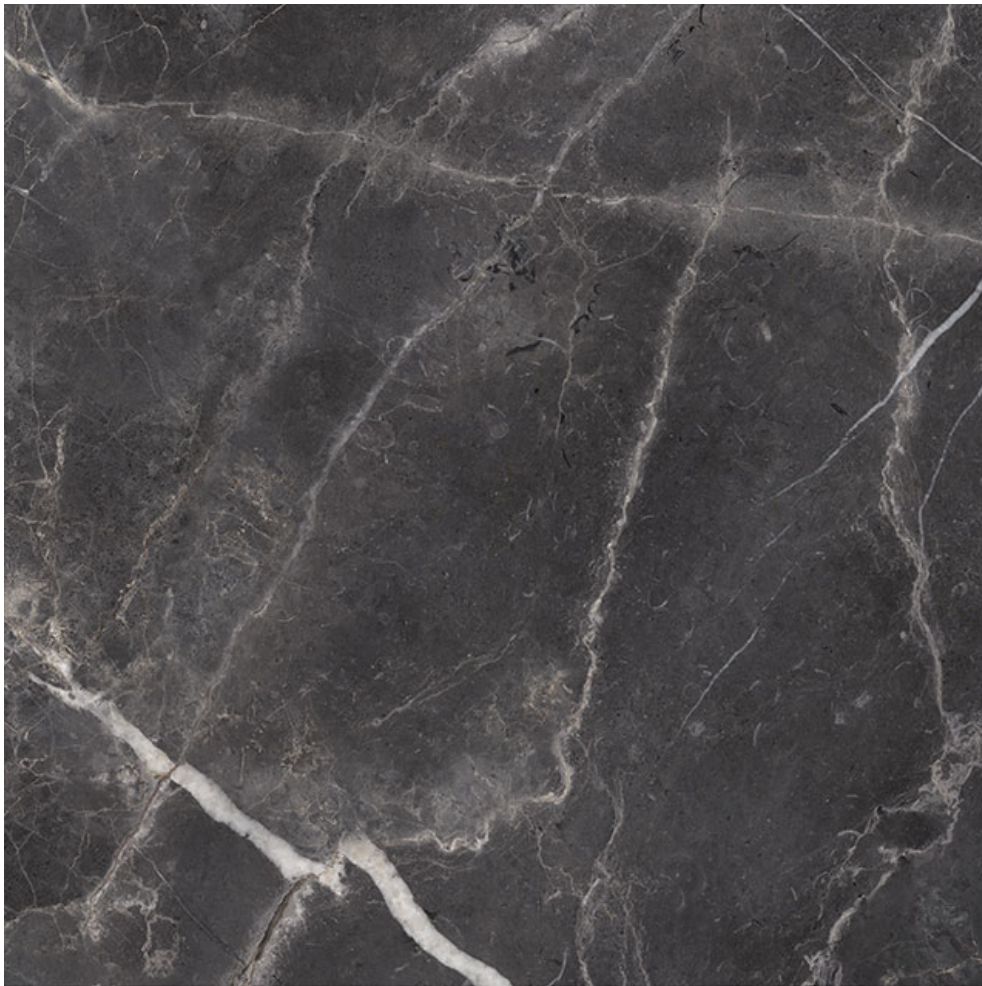

Tiles by Kia

PRODUCT

ROYAL STONEWORKS 36X36 TUSCAN FORGE VEIN HONED

Tile | 36"x36" | Porcelain

TECHNICAL DATA

CODE: QUSW-TF-7H

NAME: Royal Stoneworks 36X36 Tuscan Forge Vein Honed

SIZE: 36"x36"

SERIES: Royal Stoneworks

FINISH: Honed

LOOK: Stone Look

EDGE: Rectified

FAMILY: Tile

FROST RESISTANCE: Yes

SHADE VARIATION: V3

SPECIAL ORDER: Special Order

STYLE: Contemporary

SUITABLE FOR: Indoor|Shower

TPOLOGY: Porcelain

TYPE OF PIECE: Field Tile

USE: Floor and Wall

NOTES: This product is special order and cannot be cancelled, returned, or refunded.

PACKING

Size	Product type	BOX			PALLET		
		pcs	sqft	lb	boxes	sqft	lb
36"x36"	Field Tile	2	17.32		30		