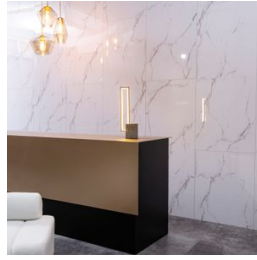

Tiles by Kia

SERIES

OLYMPUS GLOSS WALL

Stone Look | | SPC

PRODUCTS

Olympus Gloss Wall Panel
48x120
48"x120" | SPC

Olympus Gloss Wall Panel 24x48
24"x48" | SPC

Olympus Gloss Shower Bench 26x18.63x3
26"x18.63"x3" | SPC

Olympus Gloss Shower Shelf
14.56x7.12x2
14.5"x12"x2" | SPC

ROOM SCENES

Size	Product type	BOX			PALLET		
		pcs	sqft	lb	boxes	sqft	lb
48"x120"	Panel	1					
24"x48"	Panel	5					
26"x18.63"x3"							
14.5"x12"x2"							