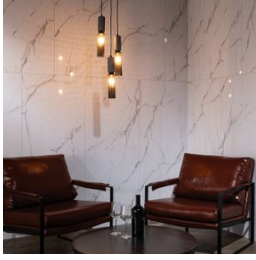

Tiles by Kia

SERIES

OLYMPUS GLOSS WALL

Stone Look | | SPC

PRODUCTS

Olympus Gloss Wall Panel
48x120
48"x120" | SPC

Olympus Gloss Wall Panel 24x48
24"x48" | SPC

Olympus Gloss Shower Bench 26x18.63x3
26"x18.63"x3" | SPC

Olympus Gloss Shower Shelf
14.56x7.12x2
14.5"x12"x2" | SPC

ROOM SCENES

Size	Product type	BOX			PALLET		
		pcs	sqft	lb	boxes	sqft	lb
48"x120"	Panel	1					
24"x48"	Panel	5					
26"x18.63"x3"							
14.5"x12"x2"							