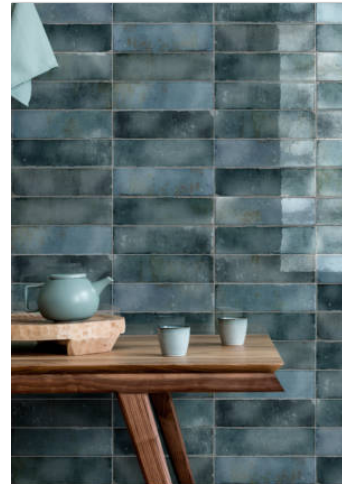

Tiles by Kia

PRODUCT SOUTH BEACH BLUE 2.75X9.5

Tile | 2.75"x9.5" | Ceramic

GRAPHIC VARIETY

ROOM SCENES

TECHNICAL DATA

CODE: QUMH-SO-1
NAME: South Beach Blue 2.75x9.5
SIZE: 2.75"x9.5"
SERIES: Miami
FINISH: Gloss
LOOK: Subway Tile
BILLING UNIT: SF
FAMILY: Tile
STYLE: Traditional
SUITABLE FOR: Backsplash,Indoor
TYPOLOGY: Ceramic
TYPE OF PIECE: Field Tile
USE: Wall only