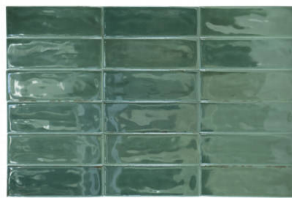

Tiles by Kia

SERIES BARCELONA

Hand-crafted | Ceramic | Porcelain

PRODUCTS

Barcelona 0.39X9" Blue Trim
0.39"x9" | Ceramic

Barcelona 0.39X9" Green Trim
0.39"x9" | Ceramic

Barcelona 0.39X9" Greige Trim
0.39"x9" | Ceramic

Barcelona 0.39X9" Olive Trim
0.39"x9" | Ceramic

Barcelona 0.39X9" Sky Trim
0.39"x9" | Ceramic

Barcelona 0.39X9" White Trim
0.39"x9" | Ceramic

Barcelona 2x6" Blue
2"x6" | Porcelain

Barcelona 2x6" Green
2"x6" | Porcelain

Barcelona 2x6" Greige
2"x6" | Porcelain

Barcelona 2x6" Olive
2"x6" | Porcelain

Barcelona 2x6" Sky
2"x6" | Porcelain

Barcelona 2x6" White
2"x6" | Porcelain

ROOM SCENES

Size	Product type	BOX			PALLET		
		pcs	sqft	lb	boxes	sqft	lb
0.39"x9"	Bullnose	30					
2"x6"	Field Tile	60	4.84		136		