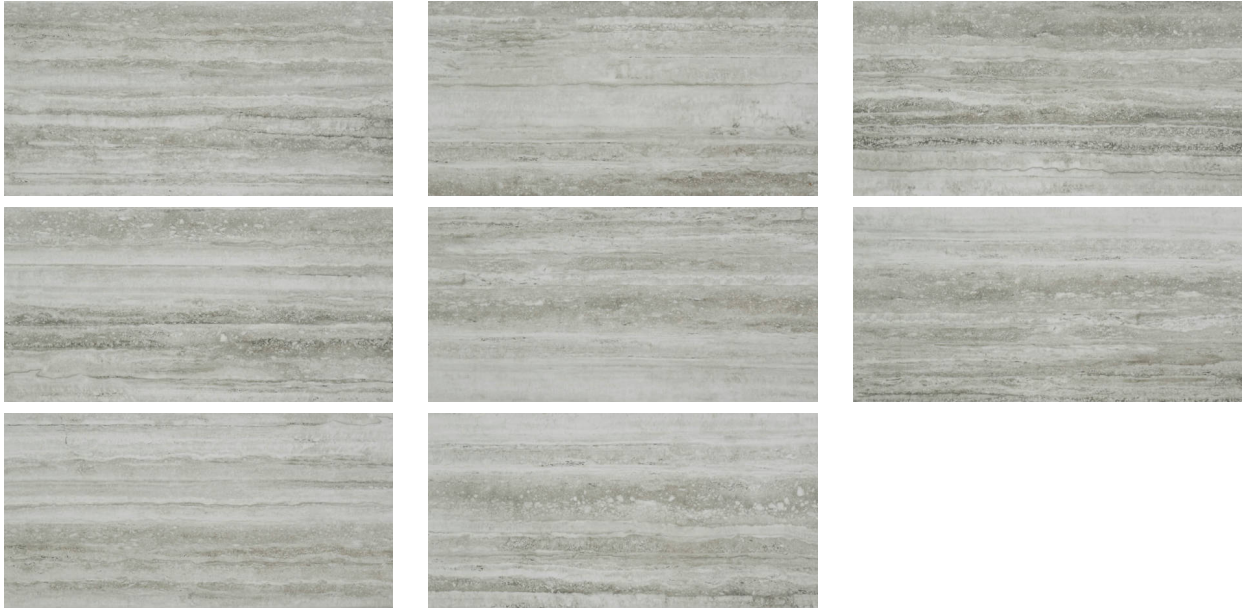

Tiles by Kia

PRODUCT TREISTE TRAVERTINI HONED 12X24

Tile | 12"x24" | Glazed Porcelain

GRAPHIC VARIETY

TECHNICAL DATA

CODE: QULX-TR-2H
NAME: Treiste Travertini Honed 12X24
SIZE: 12"x24"
SERIES: Luxury
FINISH: Matt
LOOK: Marble Look
BILLING UNIT: SF
EDGE: Rectified
FAMILY: Tile
FROST RESISTANCE: Yes
PEI: 4
STYLE: Contemporary
SUITABLE FOR: Indoor, Shower
TYPOLOGY: Glazed Porcelain
TYPE OF PIECE: Field Tile
USE: Floor and Wall