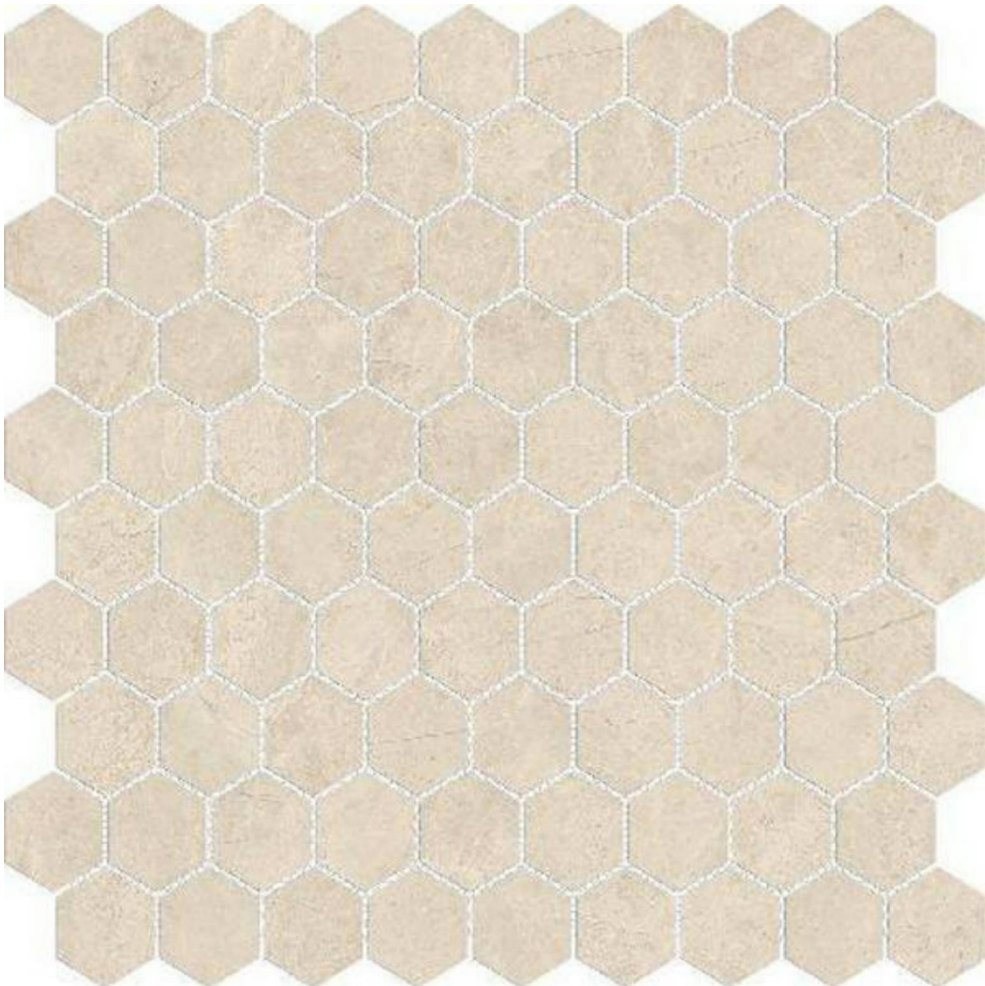

Tiles by Kia

PRODUCT

POLISHED 1\'' AFFECTION HEX MOSAIC

Tile | 12"x12" | Porcelain

TECHNICAL DATA

CODE: QUAD-AF-M2PN
NAME: Polished 1" Affection Hex Mosaic
SIZE: 12"x12"
SERIES: Ardor
FINISH: Polished
LOOK: Marble Look
BILLING UNIT: SF
EDGE: Rectified
FAMILY: Tile
FROST RESISTANCE: Yes
MOSAIC CHIP SIZE: 1"
STYLE: Contemporary
SUITABLE FOR: Backsplash|Indoor
TYPOLOGY: Porcelain
TYPE OF PIECE: Mosaic
USE: Floor and Wall