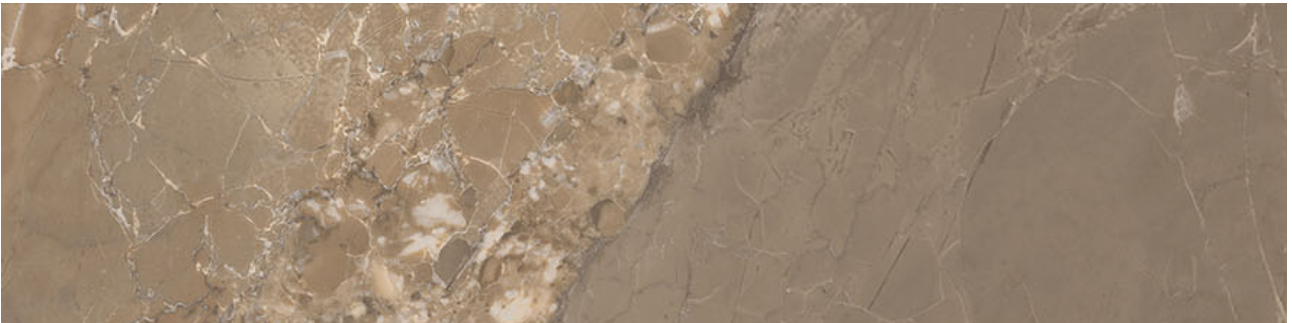

## PRODUCT DYNASTY TAUPE 3X12 BULLNOSE

---

Tile | 3"x12" | Porcelain

## TECHNICAL DATA

CODE: QUDY-TA-SB  
NAME: Dynasty Taupe 3X12 Bullnose  
SIZE: 3"x12"  
SERIES: Dynasty  
FINISH: Matt  
LOOK: Marble Look  
BREAKING STRENGTH (APH): min. 35 N/mm<sup>2</sup>  
BILLING UNIT: PC  
CHEMICAL RESISTANCE (APH): Not Affected  
FAMILY: Tile  
FROST RESISTANCE: Yes  
PEI: 4  
SHADE VARIATION: V4  
STAIN RESISTANCE (APH): Not Affected  
STYLE: Traditional  
SUITABLE FOR: Indoor, Outdoor, Pool, Backsplash, Shower  
TYPOLOGY: Porcelain  
THICKNESS (APH): 8.5 Mm  
TYPE OF PIECE: Bullnose  
USE: Floor and Wall  
WATER ABSORPTION (APH): <=0.5%