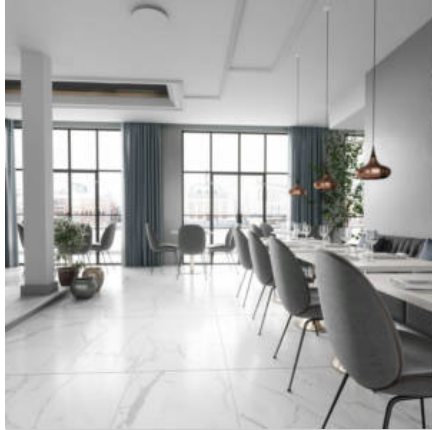

Tiles by Kia

PRODUCT STATUARIO VENEZIA POLISHED 12X24

Tile | 12"x24" | Glazed Porcelain

GRAPHIC VARIETY

ROOM SCENES

TECHNICAL DATA

CODE: QULX-ST-2PN

NAME: Statuario Venezia Polished 12X24

SIZE: 12"x24"

SERIES: Luxury

FINISH: Polished

LOOK: Marble Look

BILLING UNIT: SF

EDGE: Rectified

FAMILY: Tile

FROST RESISTANCE: Yes

PEI: 4

STYLE: Contemporary

SUITABLE FOR: Backsplash|Indoor|Shower

TPOLOGY: Glazed Porcelain

TYPE OF PIECE: Field Tile

USE: Floor and Wall

PACKING

Size	Product type	BOX			PALLET		
		pcs	sqft	lb	boxes	sqft	lb
12"x24"	Field Tile	8	15.5		32		