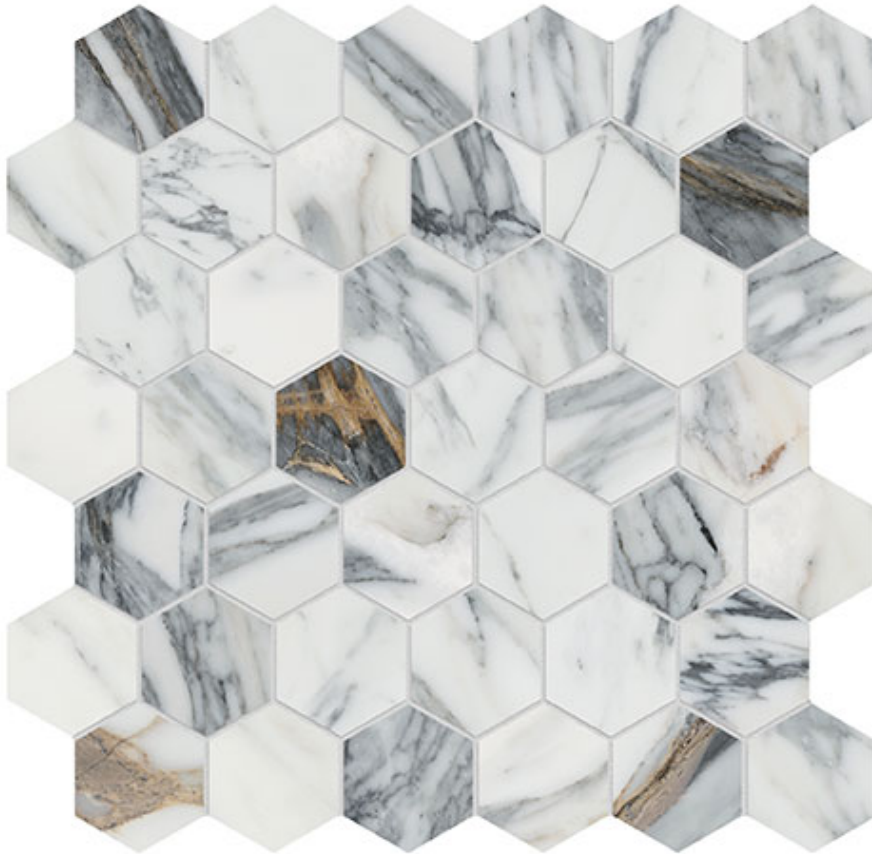

Tiles by Kia

PRODUCT

ROYAL STONEWORKS 2\ " REGAL WHITE VEIN HEX

Tile | 12"x12" | Porcelain

TECHNICAL DATA

CODE: QUSW-RW-HX

NAME: Royal Stoneworks 2" Regal White Vein Hex

SIZE: 12"x12"

SERIES: Royal Stoneworks

FINISH: Honed

LOOK: Stone Look

FAMILY: Tile

MOSAIC CHIP SIZE: 2"x2"

SHADE VARIATION: V3

SPECIAL ORDER: Special Order

STYLE: Contemporary

SUITABLE FOR: Indoor|Shower

TPOLOGY: Porcelain

TYPE OF PIECE: Mosaic

USE: Floor and Wall

NOTES: This product is special order and cannot be cancelled, returned, or refunded.

PACKING

Size	Product type	BOX			PALLET		
		pcs	sqft	lb	boxes	sqft	lb
12"x12"	Mosaic	10	9.69		45		