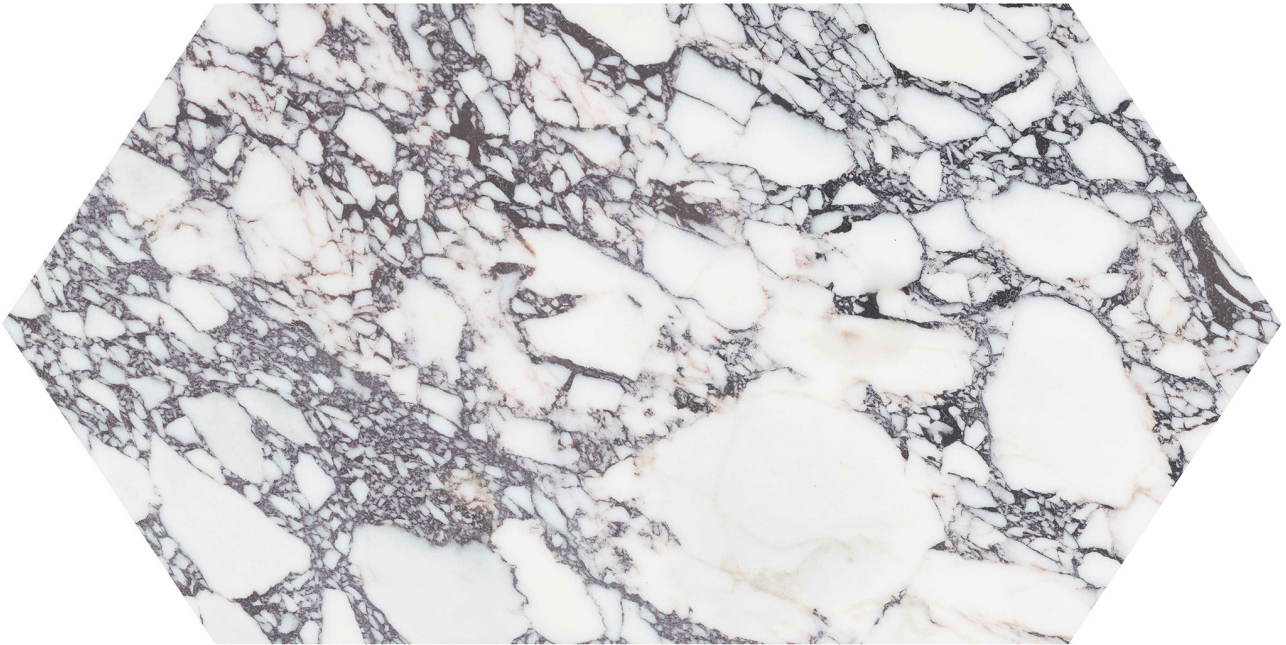

Tiles by Kia

PRODUCT VIOLA ROCCIA 24 PICKET

Stone | 12"x20" | Marble

TECHNICAL DATA

CODE: AS5000-05660
NAME: Viola Roccia 24 Picket
SIZE: 12"x20"
SERIES: Viola Roccia
FINISH: Honed
BILLING UNIT: SF
EDGE: Straight Edge
FAMILY: Stone
SUITABLE FOR: Indoor|Shower
TYPOLOGY: Marble
TYPE OF PIECE: Field Tile
USE: Floor and Wall