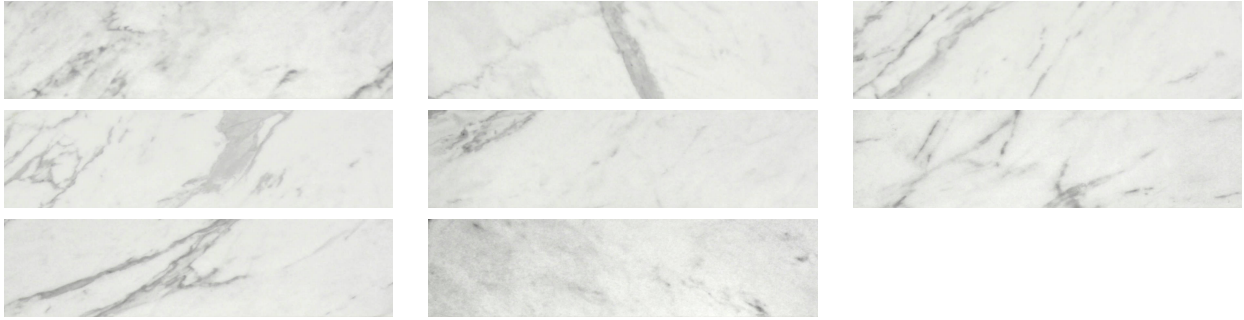

Tiles by Kia

PRODUCT

MILANO STATUARIO HONED 3X12 BULLNOSE

Tile | 3"x12" | Glazed Porcelain

GRAPHIC VARIETY

TECHNICAL DATA

CODE: QULX-MI-SBH
NAME: Milano Statuario Honed 3X12 Bullnose
SIZE: 3"x12"
SERIES: Luxury
FINISH: Matt
LOOK: Marble Look
BILLING UNIT: PC
EDGE: Rectified
FAMILY: Tile
STYLE: Contemporary
SUITABLE FOR: Backsplash,Indoor,Shower
TYPOLOGY: Glazed Porcelain
TYPE OF PIECE: Bullnose
USE: Floor and Wall