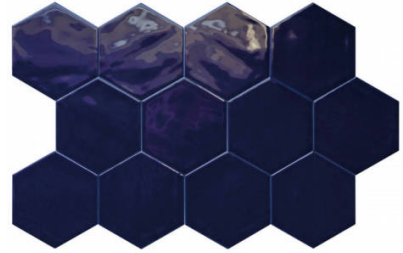

## SERIES RONDA

---

Hand-crafted | | Porcelain

## PRODUCTS

**Ronda 5.5X6.3" Aqua Hexagon**  
5.5"x6.3" | Porcelain

**Ronda 5.5X6.3" Blue Hexagon**  
5.5"x6.3" | Porcelain

**Ronda 5.5X6.3" Cobalt Hexagon**  
5.5"x6.3" | Porcelain

**Ronda 5.5X6.3" Green Hexagon**  
5.5"x6.3" | Porcelain

**Ronda 5.5X6.3" Mint Hexagon**  
5.5"x6.3" | Porcelain

**Ronda 5.5X6.3" Navy Blue Hexagon**  
5.5"x6.3" | Porcelain

**Ronda 5.5X6.3" Pearl Hexagon**  
5.5"x6.3" | Porcelain

**Ronda 5.5X6.3" Teal Hexagon**  
5.5"x6.3" | Porcelain

**Ronda 5.5X6.3" White Hexagon**  
5.5"x6.3" | Porcelain