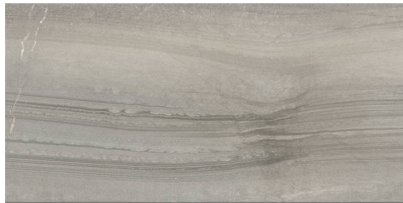

Tiles by Kia

SERIES RHYTHM

Marble Look | | Porcelain

PRODUCTS

24x48 Country Taupe
24"x48" | Porcelain

24x48 Rock Dark
24"x48" | Porcelain

24x48 Studio Bianco
24"x48" | Porcelain

24x48 Symphony Gray
24"x48" | Porcelain

12x24 Country Taupe
12"x24" | Porcelain

12x24 Rock Dark
12"x24" | Porcelain

12x24 Studio Bianco
12"x24" | Porcelain

12x24 Symphony Gray
12"x24" | Porcelain

Country Taupe 2x2 Mosaic
12"x12" | Porcelain

Rock Dark 2x2 Mosaic
12"x12" | Porcelain