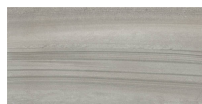

Tiles by Kia

SERIES RHYTHM

Marble Look | | Porcelain

PRODUCTS

24x48 Country Taupe
24"x48" | Porcelain

24x48 Rock Dark
24"x48" | Porcelain

24x48 Studio Bianco
24"x48" | Porcelain

24x48 Symphony Gray
24"x48" | Porcelain

12x24 Country Taupe
12"x24" | Porcelain

12x24 Rock Dark
12"x24" | Porcelain

12x24 Studio Bianco
12"x24" | Porcelain

12x24 Symphony Gray
12"x24" | Porcelain

Country Taupe 2x2 Mosaic
12"x12" | Porcelain

Rock Dark 2x2 Mosaic
12"x12" | Porcelain

Studio Bianco 2x2 Mosaic
12"x12" | Porcelain

Symphony Gray 2x2 Mosaic
12"x12" | Porcelain

3x12 Country Taupe Bullnose
3"x12" | Porcelain

3x12 Rock Dark Bullnose
3"x12" | Porcelain

3x12 Studio Bianco Bullnose
3"x12" | Porcelain