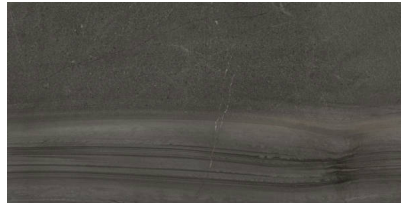

Tiles by Kia

SERIES RHYTHM

Marble Look | | Porcelain

PRODUCTS

24x48 Country Taupe
24"x48" | Porcelain

24x48 Rock Dark
24"x48" | Porcelain

24x48 Studio Bianco
24"x48" | Porcelain

24x48 Symphony Gray
24"x48" | Porcelain

12x24 Country Taupe
12"x24" | Porcelain

12x24 Rock Dark
12"x24" | Porcelain

12x24 Studio Bianco
12"x24" | Porcelain

12x24 Symphony Gray
12"x24" | Porcelain

Country Taupe 2x2 Mosaic
12"x12" | Porcelain

Rock Dark 2x2 Mosaic
12"x12" | Porcelain