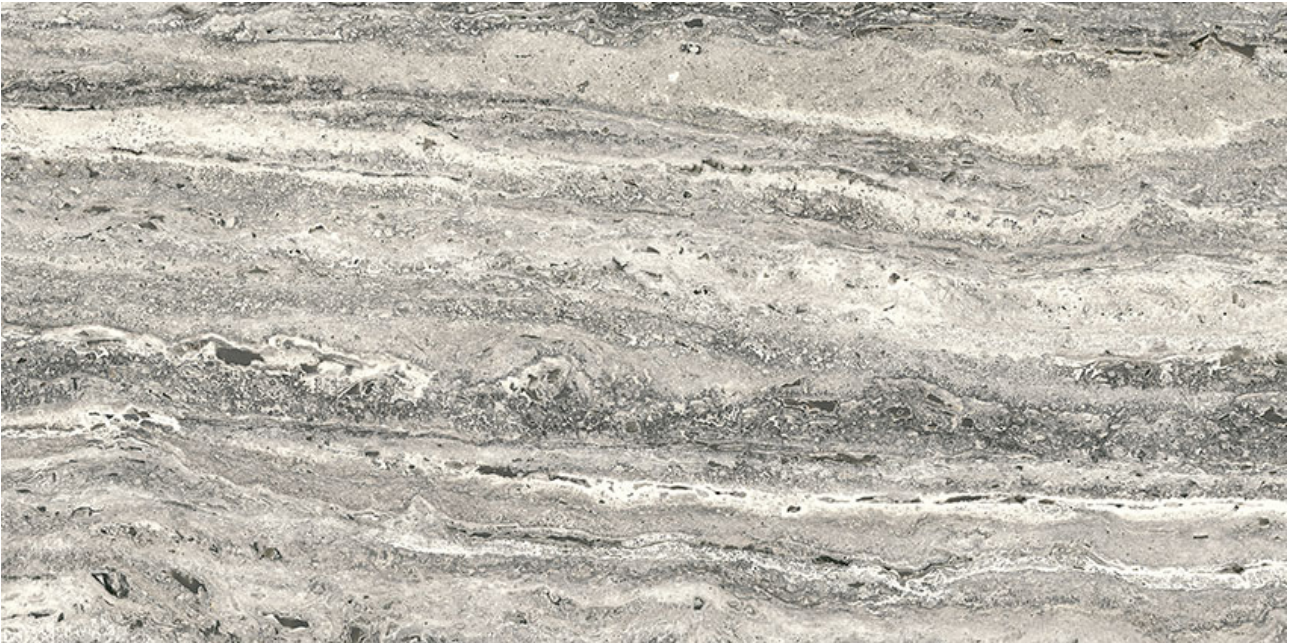

## TECHNICAL DATA

CODE: QUSW-RG-50

NAME: Royal Stoneworks 12X24 Regal Grey Vein Org

SIZE: 12"x24"

SERIES: Royal Stoneworks

FINISH: Matt

LOOK: Stone Look

EDGE: Rectified