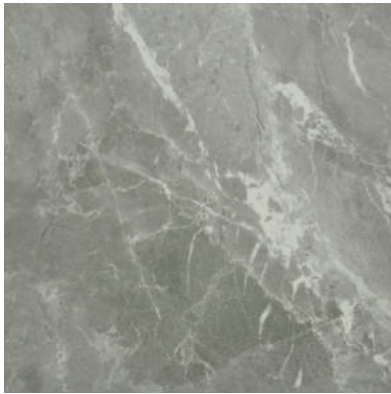

Tiles by Kia

PRODUCT 13X13 CARBON

Tile | 13"x13" | Glazed Porcelain

GRAPHIC VARIETY

TECHNICAL DATA

CODE: AC4500-08060

NAME: 13X13 Carbon

SIZE: 13"x13"

SERIES: Regency

FINISH: Matt

LOOK: Marble Look

BILLING UNIT: SF

FAMILY: Tile

FROST RESISTANCE: Yes

PEI: 4

STYLE: Classic

SUITABLE FOR: Indoor|Shower

TPOLOGY: Glazed Porcelain

TYPE OF PIECE: Field Tile

USE: Floor and Wall

PACKING

Size	Product type	BOX			PALLET		
		pcs	sqft	lb	boxes	sqft	lb
13"x13"	Field Tile	11	12.92		54		

WARNING The information contained in this packing list is for guidance only, the contents of the packing may vary. Please consult our sales representatives for an exact list.