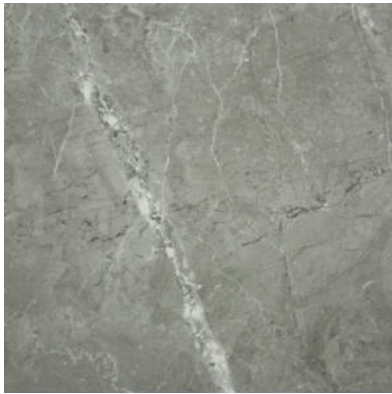

Tiles by Kia

PRODUCT 13X13 CARBON

Tile | 13"x13" | Glazed Porcelain

GRAPHIC VARIETY

TECHNICAL DATA

CODE: AC4500-08060

NAME: 13X13 Carbon

SIZE: 13"x13"

SERIES: Regency

FINISH: Matt

LOOK: Marble Look

BILLING UNIT: SF

FAMILY: Tile

FROST RESISTANCE: Yes

PEI: 4

STYLE: Classic

SUITABLE FOR: Indoor|Shower

TPOLOGY: Glazed Porcelain

TYPE OF PIECE: Field Tile

USE: Floor and Wall

PACKING

Size	Product type	BOX			PALLET		
		pcs	sqft	lb	boxes	sqft	lb
13"x13"	Field Tile	11	12.92		54		

WARNING The information contained in this packing list is for guidance only, the contents of the packing may vary. Please consult our sales representatives for an exact list.