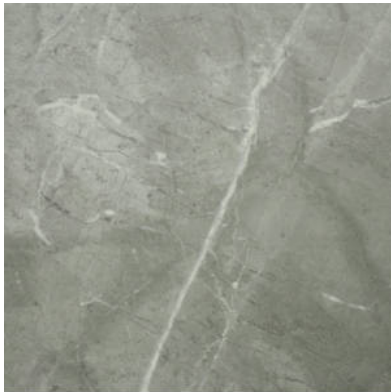

Tiles by Kia

PRODUCT 13X13 CARBON

Tile | 13"x13" | Glazed Porcelain

GRAPHIC VARIETY

TECHNICAL DATA

CODE: AC4500-08060

NAME: 13X13 Carbon

SIZE: 13"x13"

SERIES: Regency

FINISH: Matt

LOOK: Marble Look

BILLING UNIT: SF

FAMILY: Tile

FROST RESISTANCE: Yes

PEI: 4

STYLE: Classic

SUITABLE FOR: Indoor|Shower

TPOLOGY: Glazed Porcelain

TYPE OF PIECE: Field Tile

USE: Floor and Wall

PACKING

Size	Product type	BOX			PALLET		
		pcs	sqft	lb	boxes	sqft	lb
13"x13"	Field Tile	11	12.92		54		

WARNING The information contained in this packing list is for guidance only, the contents of the packing may vary. Please consult our sales representatives for an exact list.