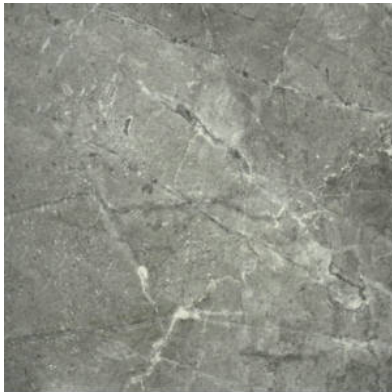

Tiles by Kia

PRODUCT 13X13 CARBON

Tile | 13"x13" | Glazed Porcelain

GRAPHIC VARIETY

TECHNICAL DATA

CODE: AC4500-08060

NAME: 13X13 Carbon

SIZE: 13"x13"

SERIES: Regency

FINISH: Matt

LOOK: Marble Look

BILLING UNIT: SF

FAMILY: Tile

FROST RESISTANCE: Yes

PEI: 4

STYLE: Classic

SUITABLE FOR: Indoor|Shower

TPOLOGY: Glazed Porcelain

TYPE OF PIECE: Field Tile

USE: Floor and Wall

PACKING

Size	Product type	BOX			PALLET		
		pcs	sqft	lb	boxes	sqft	lb
13"x13"	Field Tile	11	12.92		54		

WARNING The information contained in this packing list is for guidance only, the contents of the packing may vary. Please consult our sales representatives for an exact list.