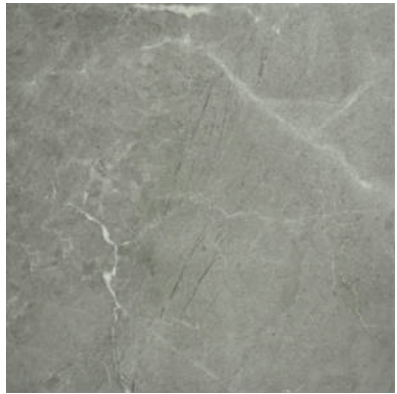

Tiles by Kia

PRODUCT 13X13 CARBON

Tile | 13"x13" | Glazed Porcelain

GRAPHIC VARIETY

TECHNICAL DATA

CODE: AC4500-08060

NAME: 13X13 Carbon

SIZE: 13"x13"

SERIES: Regency

FINISH: Matt

LOOK: Marble Look

BILLING UNIT: SF

FAMILY: Tile

FROST RESISTANCE: Yes

PEI: 4

STYLE: Classic

SUITABLE FOR: Indoor|Shower

TPOLOGY: Glazed Porcelain

TYPE OF PIECE: Field Tile

USE: Floor and Wall

PACKING

Size	Product type	BOX			PALLET		
		pcs	sqft	lb	boxes	sqft	lb
13"x13"	Field Tile	11	12.92		54		

WARNING The information contained in this packing list is for guidance only, the contents of the packing may vary. Please consult our sales representatives for an exact list.