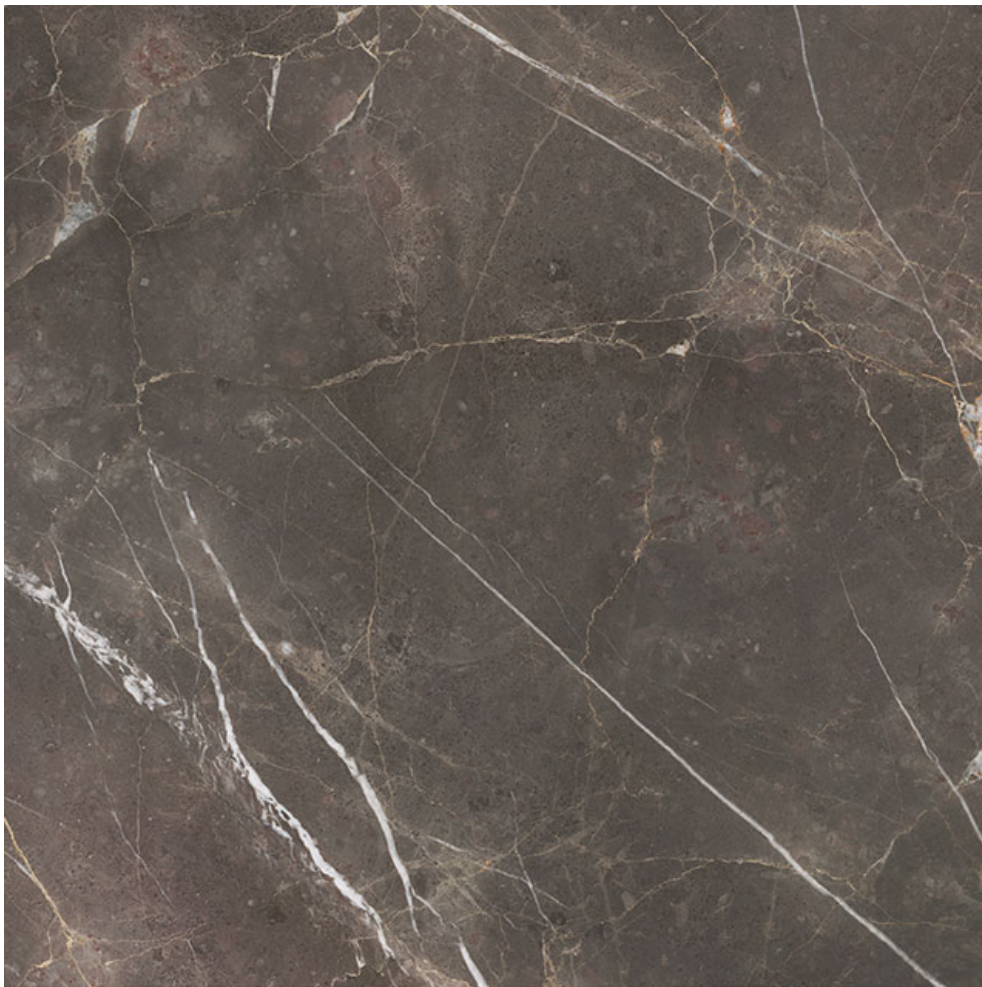

### ROYAL STONEWORKS 36X36 REGAL BROWN MARBLE HONED

---

Tile | 36"x36" | Porcelain

FAMILY: Tile

FROST RESISTANCE: Yes

SHADE VARIATION: V3

SPECIAL ORDER: Special Order

STYLE: Contemporary

SUITABLE FOR: Indoor|Shower

TPOLOGY: Porcelain

TYPE OF PIECE: Field Tile