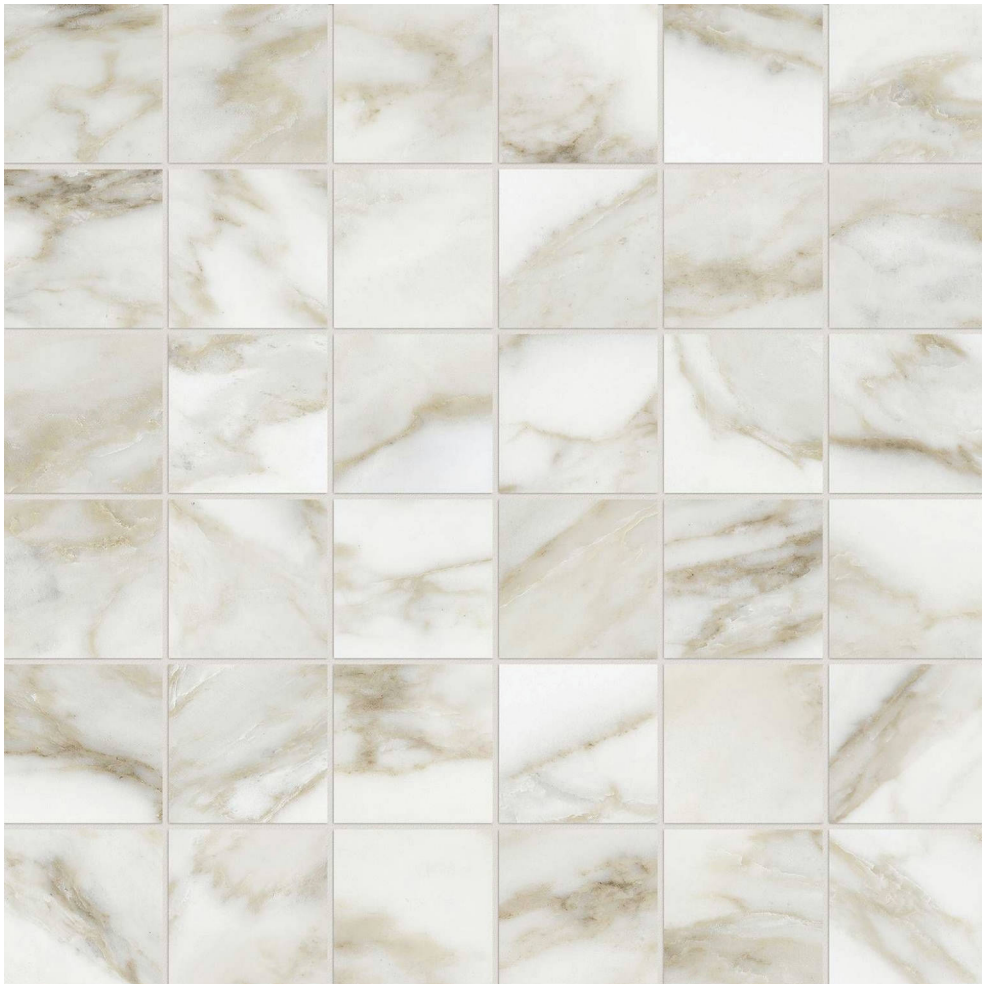

Tiles by Kia

PRODUCT

AMALFI CALACATTA HONED 2X2 MOSAIC

Tile | 12"x12" | Glazed Porcelain

TECHNICAL DATA

CODE: QULX-AM-M3HN
NAME: Amalfi Calacatta Honed 2X2 Mosaic
SIZE: 12"x12"
SERIES: Luxury
FINISH: Matt
LOOK: Marble Look
BILLING UNIT: SF
EDGE: Rectified
FAMILY: Tile
MOSAIC CHIP SIZE: 2"x2"
STYLE: Contemporary
SUITABLE FOR: Backsplash|Indoor|Shower
TYPOLOGY: Glazed Porcelain
TYPE OF PIECE: Mosaic
USE: Floor and Wall