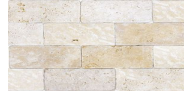

Tiles by Kia

SERIES IVORY

|| Marble

Unique imperfections evoking a decorative charm. The rustic and timeless appeal of sand-colored travertine.

PRODUCTS

Ivory 24x24
24"x24" | Marble

Ivory 16x24
16"x24" | Marble

Cobble Stone Pattern Set
12"x24" | Marble

Ivory 12x24
12"x24" | Marble

Ivory 18x18
18"x18" | Marble

Ivory 16x16
16"x16" | Marble

Ivory 8x16
8"x16" | Marble

Ivory 2x12 Chairrail
2"x12" | Marble

Ivory 12x12
12"x12" | Marble

Ivory 2x4 Brick Mosaic
12"x12" | Marble

Ivory 0.6x12 Pencil
0.6"x12" | Marble

Ivory 8x8
8"x8" | Marble

Ivory 3x6
3"x6" | Marble

Ivory 3x6 Tumbled
3"x6" | Marble

ROOM SCENES

Size	Product type	BOX			PALLET		
		pcs	sqft	lb	boxes	sqft	lb
24"x24"	Field Tile	2	8	57.436		256	
16"x24"	Field Tile	4	10.68	66.992		427.2	
12"x24"	Field Tile	1	8	48.944		432	
18"x18"	Field Tile	4	9	52.632		360	
16"x16"	Field Tile	4	7.12	46.9		284.8	
8"x16"	Field Tile	8	7.12	44.736		284.8	
2"x12"	Trim	36		44.82			
12"x12"	Field Tile	10	10	53.22		360	
0.6"x12"	Trim	60		27.06			
8"x8"	Field Tile	16	7.12	44.448		284.8	
3"x6"	Field Tile	44	5.5	26.488		506	