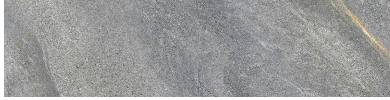

Tiles by Kia

PRODUCT **CAPRI GREY 3X12 SB**

Tile | 3"x12" | Porcelain

GRAPHIC VARIETY

TECHNICAL DATA

CODE: QUCJ-GR-SB
NAME: Capri Grey 3X12 SB
SIZE: 3"x12"
SERIES: Capri
FINISH: Natural
LOOK: Stone Look
BILLING UNIT: PC
EDGE: Rectified
FAMILY: Tile
FROST RESISTANCE: Yes
PEI: 4
SHADE VARIATION: V4
STYLE: Contemporary
SUITABLE FOR: Indoor, Outdoor
TYPOLOGY: Porcelain
THICKNESS (APH): 7 mm
TYPE OF PIECE: Bullnose
USE: Floor and Wall