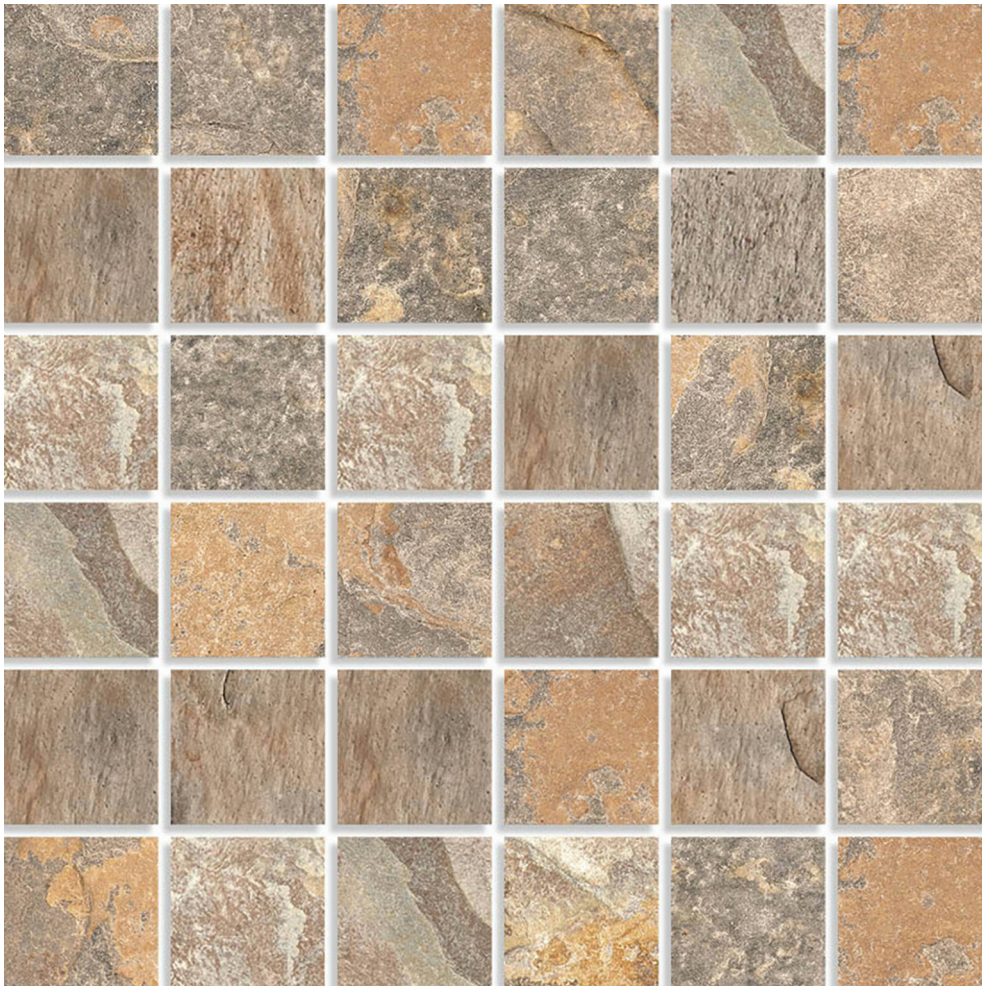

Tiles by Kia

PRODUCT ANNAPURNA BEIGE 2X2 MOSAIC

Tile | 12"x12" | Porcelain

GRAPHIC VARIETY

TECHNICAL DATA

CODE: QUNS-AN-M

NAME: Annapurna Beige 2X2 Mosaic

SIZE: 12"x12"

SERIES: Nepal Slate

FINISH: Matt

LOOK: Stone Look

BILLING UNIT: SH

FAMILY: Tile

FROST RESISTANCE: Yes

MOSAIC CHIP SIZE: 2"x2"

STYLE: Contemporary

SUITABLE FOR: Backsplash,Indoor,Shower

TPOLOGY: Porcelain

TYPE OF PIECE: Mosaic

USE: Floor and Wall

PACKING

Size	Product type	BOX			PALLET		
		pcs	sqft	lb	boxes	sqft	lb
12"x12"	Mosaic	5					

WARNING The information contained in this packing list is for guidance only, the contents of the packing may vary. Please consult our sales representatives for an exact list.