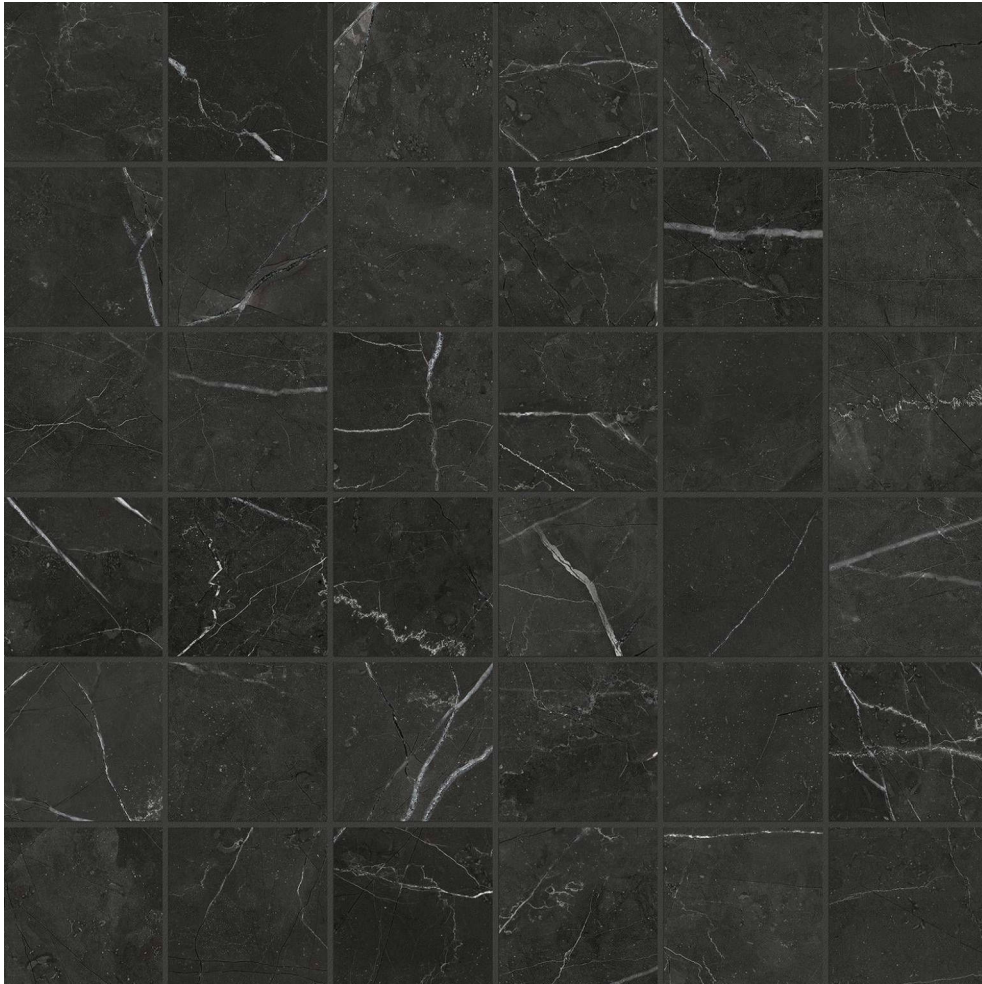

## PRODUCT TIVOLI NERO HONED 2X2 MOSAIC

---

Tile | 12"x12" | Glazed Porcelain

## TECHNICAL DATA

CODE: QULX-TI-M3HN

NAME: Tivoli Nero Honed 2X2 Mosaic

SIZE: 12"x12"

SERIES: Luxury

FINISH: Matt

LOOK: Marble Look

BILLING UNIT: SF

EDGE: Rectified

FAMILY: Tile

MOSAIC CHIP SIZE: 2"x2"

STYLE: Contemporary

SUITABLE FOR: Backsplash|Indoor|Shower

TPOLOGY: Glazed Porcelain

TYPE OF PIECE: Mosaic

USE: Floor and Wall