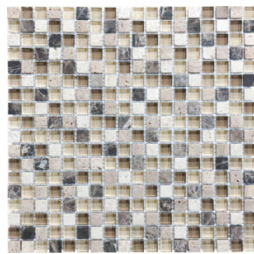

Tiles by Kia

SERIES GLASS STONE

Multi-Look Mosaics | | Mixed Materials

PRODUCTS

Linear Bamboo Mosaic
12"x14" | Mixed Materials

Linear Cabernet Mosaic
12"x14" | Mixed Materials

Linear Cappuccino Mosaic
12"x14" | Mixed Materials

Linear Creme Brulee Mosaic
12"x14" | Mixed Materials

Linear Iceland Mosaic
12"x14" | Mixed Materials

Linear Midnight Mosaic
12"x14" | Mixed Materials

Linear Spa Mosaic
12"x14" | Mixed Materials

Linear Waterfall Mosaic
12"x14" | Mixed Materials

5/8X5/8 Bamboo Mosaic
12"x12" | Mixed Materials

5/8X5/8 Cabernet Mosaic
12"x12" | Mixed Materials

5/8X5/8 Cappuccino Mosaic
12"x12" | Mixed Materials

5/8X5/8 Creme Brulee Mosaic
12"x12" | Mixed Materials