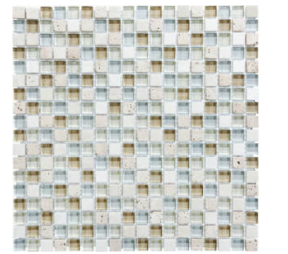

Tiles by Kia

SERIES GLASS STONE

Multi-Look Mosaics | | Mixed Materials

PRODUCTS

Linear Bamboo Mosaic
12"x14" | Mixed Materials

Linear Cabernet Mosaic
12"x14" | Mixed Materials

Linear Cappuccino Mosaic
12"x14" | Mixed Materials

Linear Creme Brulee Mosaic
12"x14" | Mixed Materials

Linear Iceland Mosaic
12"x14" | Mixed Materials

Linear Midnight Mosaic
12"x14" | Mixed Materials

Linear Spa Mosaic
12"x14" | Mixed Materials

Linear Waterfall Mosaic
12"x14" | Mixed Materials

5/8X5/8 Bamboo Mosaic
12"x12" | Mixed Materials

5/8X5/8 Cabernet Mosaic
12"x12" | Mixed Materials

5/8X5/8 Cappuccino Mosaic
12"x12" | Mixed Materials

5/8X5/8 Creme Brulee Mosaic
12"x12" | Mixed Materials

5/8X5/8 Iceland Mosaic
12"x12" | Mixed Materials

5/8X5/8 Midnight Mosaic
12"x12" | Mixed Materials

5/8X5/8 Spa Mosaic
12"x12" | Mixed Materials

5/8X5/8 Waterfall Mosaic
12"x12" | Mixed Materials

ROOM SCENES