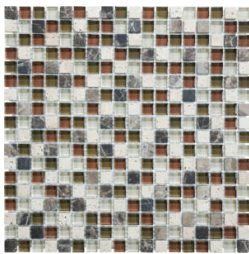

Tiles by Kia

SERIES GLASS STONE

Multi-Look Mosaics | | Mixed Materials

PRODUCTS

Linear Bamboo Mosaic
12"x14" | Mixed Materials

Linear Cabernet Mosaic
12"x14" | Mixed Materials

Linear Cappuccino Mosaic
12"x14" | Mixed Materials

Linear Creme Brulee Mosaic
12"x14" | Mixed Materials

Linear Iceland Mosaic
12"x14" | Mixed Materials

Linear Midnight Mosaic
12"x14" | Mixed Materials

Linear Spa Mosaic
12"x14" | Mixed Materials

Linear Waterfall Mosaic
12"x14" | Mixed Materials

5/8X5/8 Bamboo Mosaic
12"x12" | Mixed Materials

5/8X5/8 Cabernet Mosaic
12"x12" | Mixed Materials

5/8X5/8 Cappuccino Mosaic
12"x12" | Mixed Materials

5/8X5/8 Creme Brulee Mosaic
12"x12" | Mixed Materials