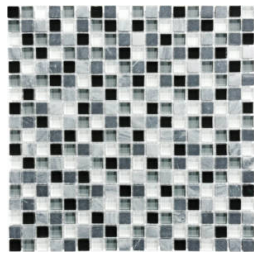

Linear Creme Brulee Mosaic
12"x14" | Mixed Materials

Linear Iceland Mosaic
12"x14" | Mixed Materials

Linear Midnight Mosaic
12"x14" | Mixed Materials

Linear Spa Mosaic
12"x14" | Mixed Materials

Linear Waterfall Mosaic
12"x14" | Mixed Materials

5/8X5/8 Bamboo Mosaic
12"x12" | Mixed Materials

5/8X5/8 Cabernet Mosaic
12"x12" | Mixed Materials

5/8X5/8 Cappuccino Mosaic
12"x12" | Mixed Materials

5/8X5/8 Creme Brulee Mosaic
12"x12" | Mixed Materials

5/8X5/8 Iceland Mosaic
12"x12" | Mixed Materials

5/8X5/8 Midnight Mosaic
12"x12" | Mixed Materials

5/8X5/8 Spa Mosaic
12"x12" | Mixed Materials

5/8X5/8 Waterfall Mosaic
12"x12" | Mixed Materials

ROOM SCENES