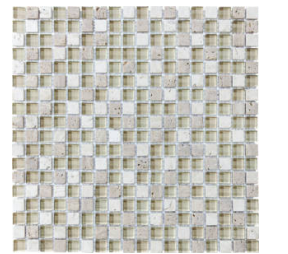

Tiles by Kia

SERIES GLASS STONE

Multi-Look Mosaics | | Mixed Materials

PRODUCTS

Linear Bamboo Mosaic
12"x14" | Mixed Materials

Linear Cabernet Mosaic
12"x14" | Mixed Materials

Linear Cappuccino Mosaic
12"x14" | Mixed Materials

Linear Creme Brulee Mosaic
12"x14" | Mixed Materials

Linear Iceland Mosaic
12"x14" | Mixed Materials

Linear Midnight Mosaic
12"x14" | Mixed Materials

Linear Spa Mosaic
12"x14" | Mixed Materials

Linear Waterfall Mosaic
12"x14" | Mixed Materials

5/8X5/8 Bamboo Mosaic
12"x12" | Mixed Materials

5/8X5/8 Cabernet Mosaic
12"x12" | Mixed Materials

5/8X5/8 Cappuccino Mosaic
12"x12" | Mixed Materials

5/8X5/8 Creme Brulee Mosaic
12"x12" | Mixed Materials