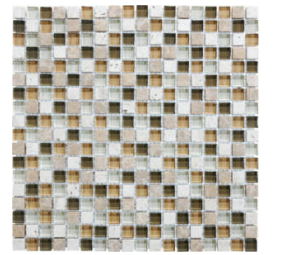

Tiles by Kia

SERIES GLASS STONE

Multi-Look Mosaics | | Mixed Materials

PRODUCTS

Linear Bamboo Mosaic
12"x14" | Mixed Materials

Linear Cabernet Mosaic
12"x14" | Mixed Materials

Linear Cappuccino Mosaic
12"x14" | Mixed Materials

Linear Creme Brulee Mosaic
12"x14" | Mixed Materials

Linear Iceland Mosaic
12"x14" | Mixed Materials

Linear Midnight Mosaic
12"x14" | Mixed Materials

Linear Spa Mosaic
12"x14" | Mixed Materials

Linear Waterfall Mosaic
12"x14" | Mixed Materials

5/8X5/8 Bamboo Mosaic
12"x12" | Mixed Materials

5/8X5/8 Cabernet Mosaic
12"x12" | Mixed Materials

5/8X5/8 Cappuccino Mosaic
12"x12" | Mixed Materials

5/8X5/8 Creme Brulee Mosaic
12"x12" | Mixed Materials