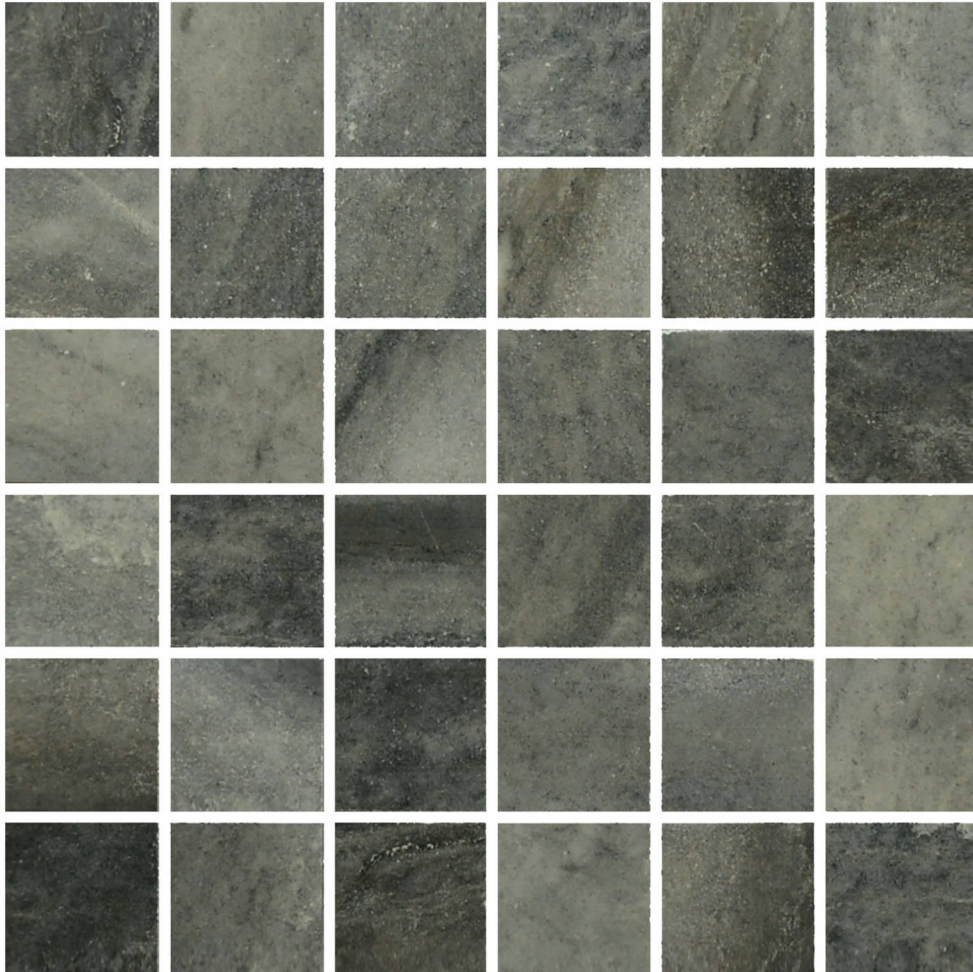

## TECHNICAL DATA

CODE: AC4501-00920

NAME: Carbon 2X2 Mosaic

SIZE: 12"x12"

SERIES: Evolution

FINISH: Matt

LOOK: Marble Look

BILLING UNIT: SF