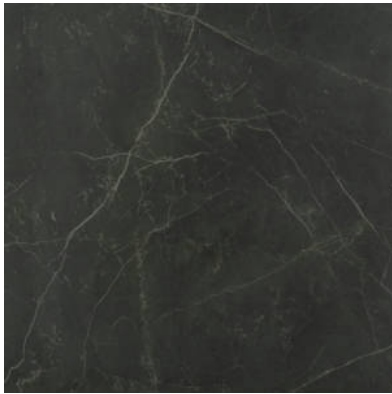

## TECHNICAL DATA

CODE: QULX-TI-3PN  
NAME: Tivoli Nero Polished 24X24  
SIZE: 24"x24"  
SERIES: Luxury  
FINISH: Polished  
LOOK: Marble Look  
BILLING UNIT: SF  
EDGE: Rectified  
FAMILY: Tile  
FROST RESISTANCE: Yes  
PEI: 4  
STYLE: Contemporary  
SUITABLE FOR: Indoor|Shower  
TYPOLOGY: Glazed Porcelain  
TYPE OF PIECE: Field Tile  
USE: Floor and Wall