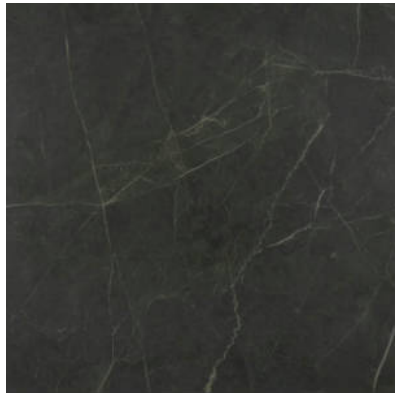

## TECHNICAL DATA

CODE: QULX-TI-3PN  
NAME: Tivoli Nero Polished 24X24  
SIZE: 24"x24"  
SERIES: Luxury  
FINISH: Polished  
LOOK: Marble Look  
BILLING UNIT: SF  
EDGE: Rectified  
FAMILY: Tile  
FROST RESISTANCE: Yes  
PEI: 4  
STYLE: Contemporary  
SUITABLE FOR: Indoor|Shower  
TYPOLOGY: Glazed Porcelain  
TYPE OF PIECE: Field Tile  
USE: Floor and Wall