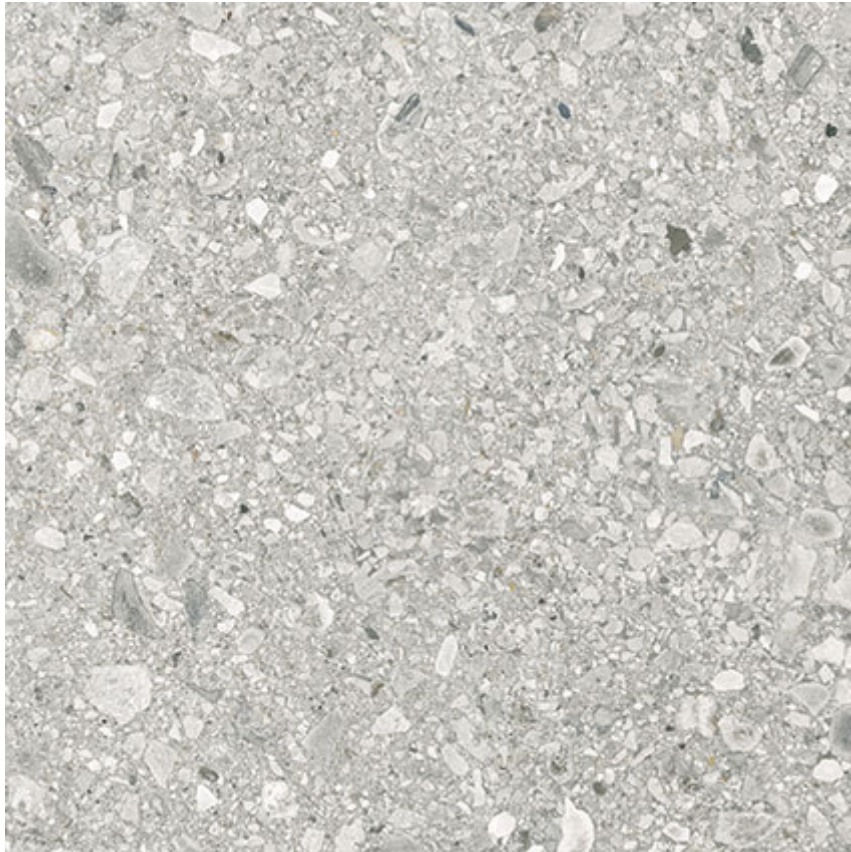

## TECHNICAL DATA

CODE: QUSW-RF-40

NAME: Royal Stoneworks 24X24 Regal Fossil Vein Org

SIZE: 24"x24"

SERIES: Royal Stoneworks

FINISH: Matt

LOOK: Stone Look

EDGE: Rectified

FAMILY: Tile

FROST RESISTANCE: Yes

SHADE VARIATION: V3

SPECIAL ORDER: Special Order

STYLE: Contemporary

SUITABLE FOR: Indoor|Shower

TPOLOGY: Porcelain

TYPE OF PIECE: Field Tile