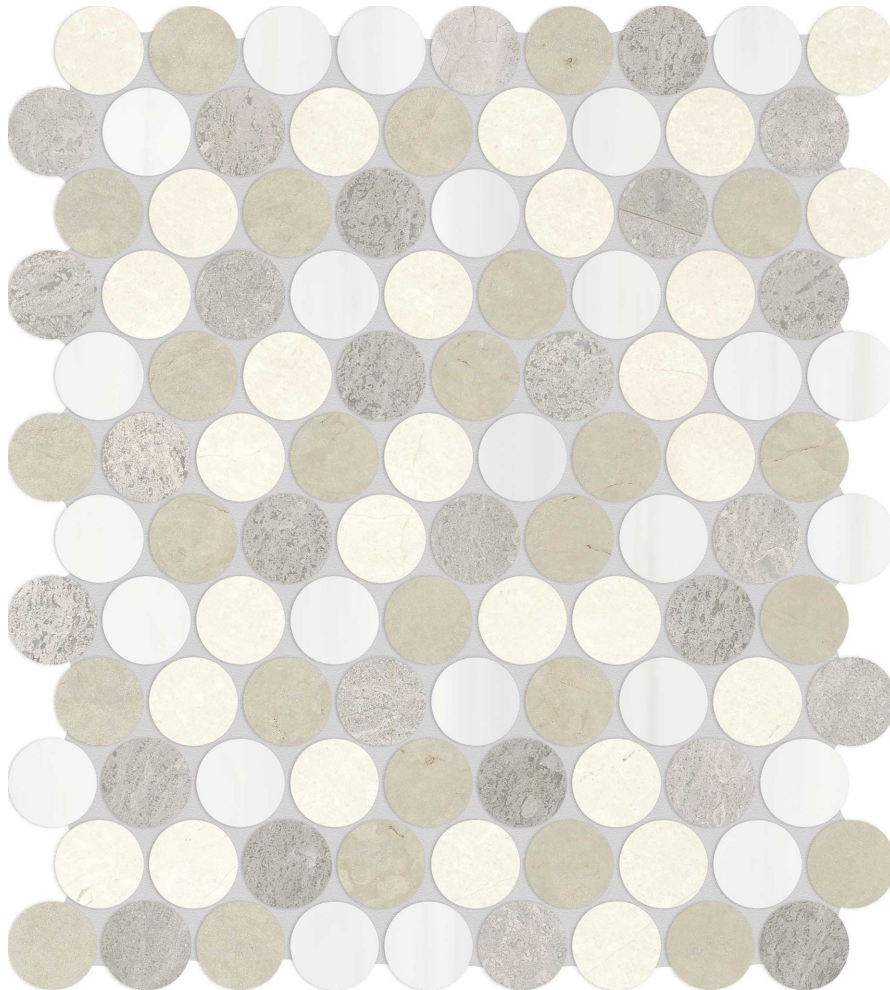

Tiles by Kia

PRODUCT

UTOPIO 1.25 PENNY ROUND DUNE MOSAIC

Stone | 10"x14" | Natural Stone

ROOM SCENES

TECHNICAL DATA

CODE: AS5001-04250

NAME: Utopio 1.25 Penny Round Dune Mosaic

SIZE: 10"x14"

SERIES: Utopio

FINISH: Honed

BILLING UNIT: SF

FAMILY: Stone

MOSAIC CHIP SIZE: 1.25"x1.25"

SUITABLE FOR: Indoor|Shower

TYPOLOGY: Natural Stone