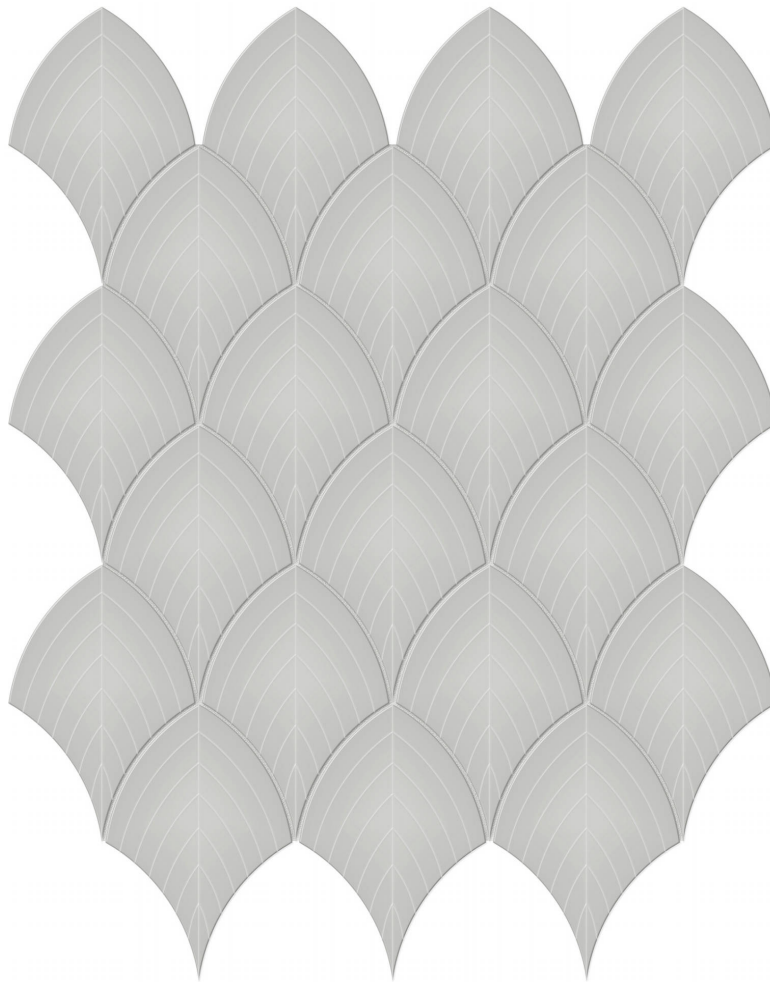

Tiles by Kia

PRODUCT LOFT GREY GLOSSY SCALLOP MOSAIC

Tile | 10.75"x13.35" | Porcelain

TECHNICAL DATA

CODE: QUTR-LO-M17G
NAME: Loft Grey Glossy Scallop Mosaic
SIZE: 10.75"x13.35"
SERIES: Traditions
FINISH: Gloss
LOOK: Mono-Color
BILLING UNIT: SF
FAMILY: Tile
FROST RESISTANCE: Yes
MOSAIC CHIP SIZE: Mesh-Mounted
STYLE: Classic
SUITABLE FOR: Backsplash,Indoor
TYPOLOGY: Porcelain
TYPE OF PIECE: Mosaic
USE: Floor and Wall