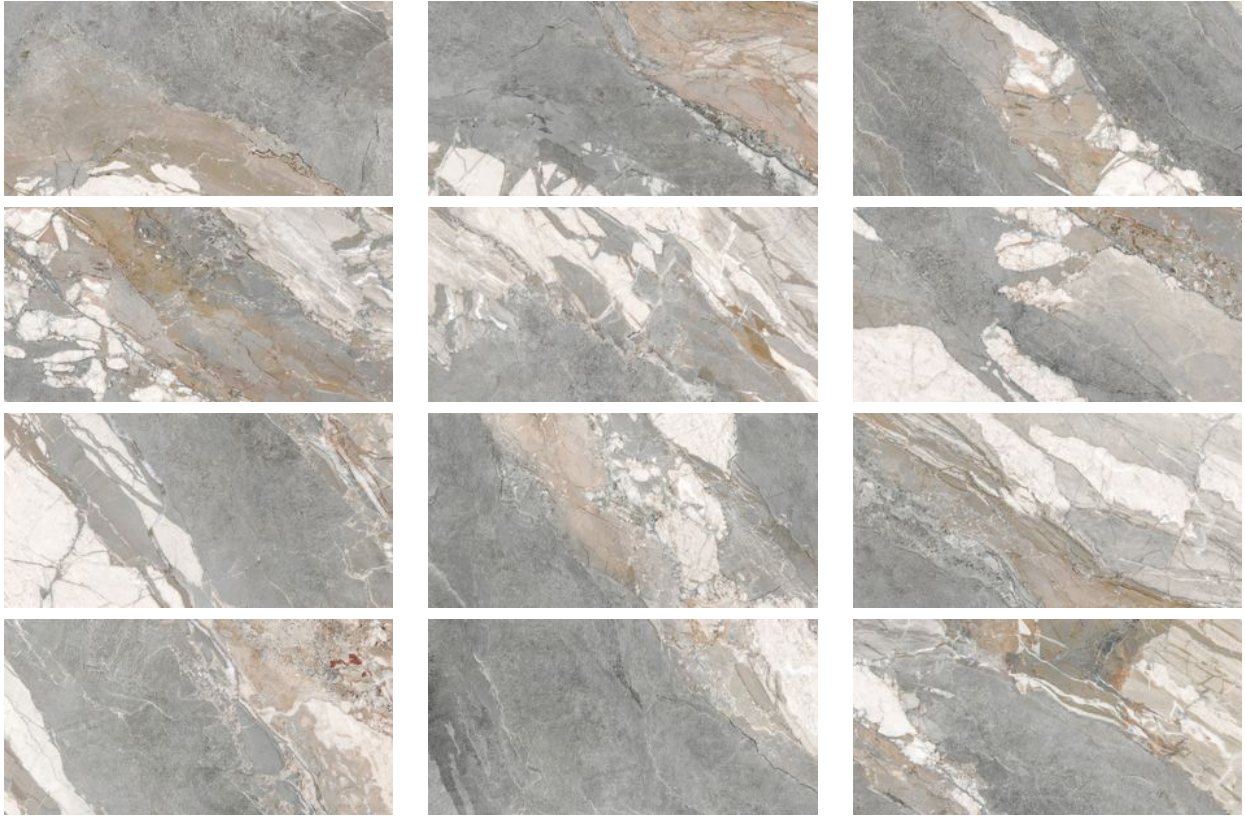

Tiles by Kia

PRODUCT

DYNASTY GREY 12X24

Tile | 12"x24" | Porcelain

GRAPHIC VARIETY

TECHNICAL DATA

CODE: QUDY-GR-1
NAME: Dynasty Grey 12X24
SIZE: 12"x24"
SERIES: Dynasty
FINISH: Matt
LOOK: Marble Look
BREAKING STRENGTH (APH): min. 35 N/mm²
BILLING UNIT: SF
CHEMICAL RESISTANCE (APH): Not Affected
FAMILY: Tile
FROST RESISTANCE: Yes
PEI: 4
SHADE VARIATION: V4
STAIN RESISTANCE (APH): Not Affected
STYLE: Traditional
SUITABLE FOR: Indoor| Outdoor| Pool| Backsplash| Shower
TYPOLOGY: Porcelain
THICKNESS (APH): 8.5 Mm
TYPE OF PIECE: Field Tile
USE: Floor and Wall
WATER ABSORPTION (APH): <=0.5%