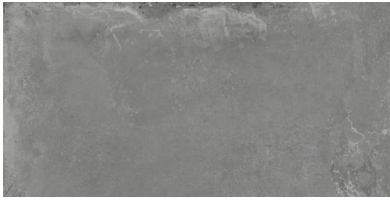

Tiles by Kia

PRODUCT VERRAZZANO DARK 12X24

Tile | 12"x24" | Porcelain

GRAPHIC VARIETY

TECHNICAL DATA

CODE: QUBR-VE-1
NAME: Verrazzano Dark 12X24
SIZE: 12"x24"
SERIES: Bridges
FINISH: Matt
LOOK: Concrete
BILLING UNIT: SF
EDGE: Rectified
FAMILY: Tile
FROST RESISTANCE: Yes
PEI: 4
SHADE VARIATION: V1
STYLE: Contemporary
SUITABLE FOR: Indoor
TYPOLOGY: Porcelain
TYPE OF PIECE: Field Tile
USE: Floor and Wall