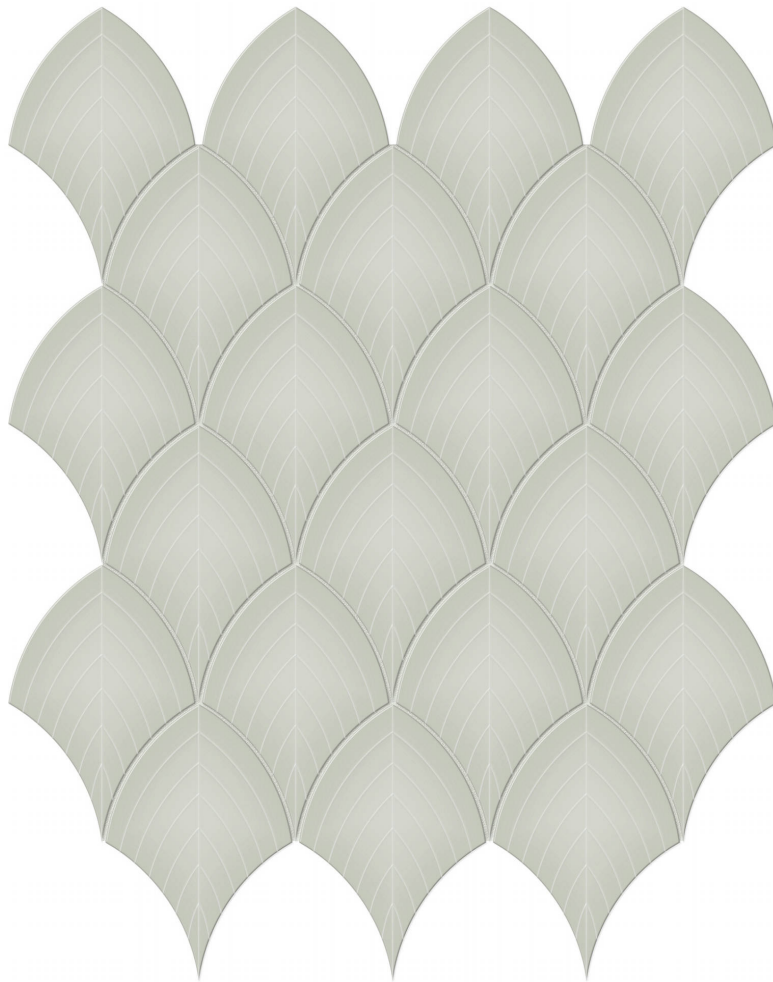

Tiles by Kia

PRODUCT SOFT SAGE GLOSSY SCALLOP MOSAIC

Tile | 10.75"x13.35" | Porcelain

ROOM SCENES

TECHNICAL DATA

CODE: QUTR-SO-M17G
NAME: Soft Sage Glossy Scallop Mosaic
SIZE: 10.75"x13.35"
SERIES: Traditions
FINISH: Gloss
LOOK: Mono-Color
BILLING UNIT: SF
FAMILY: Tile
FROST RESISTANCE: Yes
MOSAIC CHIP SIZE: Mesh-Mounted
STYLE: Classic
SUITABLE FOR: Backsplash,Indoor
TYPOLOGY: Porcelain
TYPE OF PIECE: Mosaic
USE: Floor and Wall