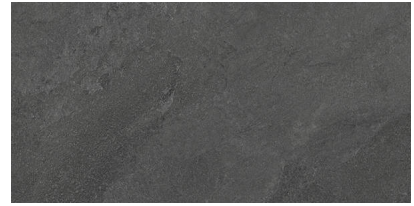

Tiles by Kia

SERIES METRO

Stone Look | | Porcelain

Qualis Ceramica METRO is a modern, cement look porcelain tile collection.

PRODUCTS

Boston Black 24x48
24"x48" | Porcelain

Denver White 24x48
24"x48" | Porcelain

Detroit Dark Grey 24x48
24"x48" | Porcelain

Lincoln Light Grey 24x48
24"x48" | Porcelain

Boston Black 12x24
12"x24" | Porcelain

Denver White 12x24
12"x24" | Porcelain

Detroit Dark Grey 12x24
12"x24" | Porcelain