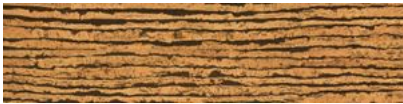

Tiles by Kia

SERIES

TRUE EARTH CORK CLICK

Wood Look | | HDF

PRODUCTS

Cork Click Capri
12"x48,6" | HDF

Cork Click Comino
12"x48,6" | HDF

Cork Click Corvo
12"x48,6" | HDF

Cork Click Lanzarote
12"x48,6" | HDF

Cork Click Linosa
12"x48,6" | HDF

Cork Click Pianosa
12"x48,6" | HDF

Cork Click Pico
12"x48,6" | HDF

Cork Click Santorino
12"x48,6" | HDF

Cork Click Stromboli
12"x48,6" | HDF