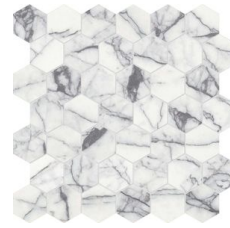

Tiles by Kia

SERIES LILAC VOLTA

|| Marble

A stunning collection that combines the essence of white marble with an eccentric energy of lilac veins. The modern and eccentric appeal of marble. Accents of lilac veins that alternate and intersect sporadically on a white background.

PRODUCTS

Lilac Volta 1.25 Penny Round Mosaic
10"x14" | Marble

Lilac Volta 2 Hexagon Mosaic
12"x12" | Marble

Lilac Volta 12x24
12"x24" | Marble

Lilac Volta 2x6 Picket Mosaic
10.5"x12" | Marble

Lilac Volta 18x36
3"x12" | Marble

Lilac Volta 3x12
3"x12" | Marble

Lilac Volta .5x12 Deco-Bar
0.5"x12" | Marble

Lilac Volta 1.25x4 Herringbone Mosaic
11.25"x11.375" | Marble

ROOM SCENES

Size	Product type	BOX			PALLET		
		pcs	sqft	lb	boxes	sqft	lb
12"x24"	Field Tile	4	7.97	52.492		382.56	
10"x14"	Mosaic	5	4.95	25.465		49.5	
12"x12"	Mosaic	5	4.95	26.345		49.5	
10.5"x12"	Mosaic	5	4.41	22.31		44.1	
3"x12"	Field Tile	2	9.04	58.93		325.44	
0.5"x12"	Trim	50		17.4			
11.25"x11.375"	Mosaic	5	4.41	22.82		44.1	