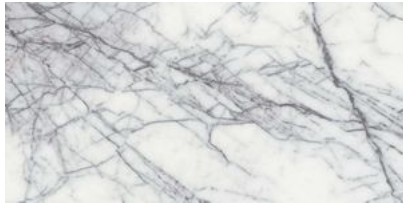

Tiles by Kia

SERIES LILAC VOLTA

|| Marble

A stunning collection that combines the essence of white marble with an eccentric energy of lilac veins. The modern and eccentric appeal of marble. Accents of lilac veins that alternate and intersect sporadically on a white background.

PRODUCTS

Lilac Volta 1.25 Penny Round Mosaic
10"x14" | Marble

Lilac Volta 2 Hexagon Mosaic
12"x12" | Marble

Lilac Volta 12x24
12"x24" | Marble

Lilac Volta 2x6 Picket Mosaic
10.5"x12" | Marble

Lilac Volta 18x36
3"x12" | Marble