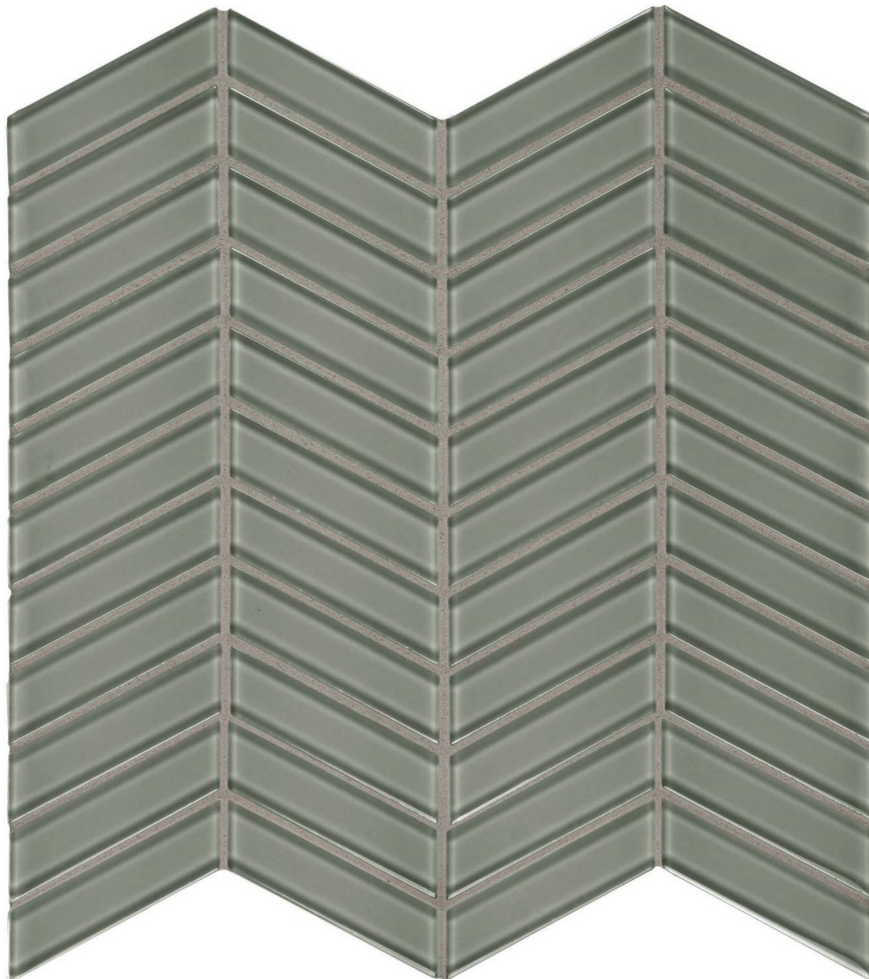

Tiles by Kia

PRODUCT
SMOKE CHEVRON MOSAIC

Mosaic and Decorative Tile | 12"x12" |

ROOM SCENES

TECHNICAL DATA

CODE: AC3001-00920

NAME: Smoke Chevron Mosaic

SIZE: 12"x12"

SERIES: Element

FINISH: Gloss

LOOK: Glass

BILLING UNIT: SF

FAMILY: Mosaic and Decorative Tile

MOSAIC CHIP SIZE: Mesh-Mounted

SPECIAL ORDER: Special Order

STYLE: Classic

SUITABLE FOR: Indoor|Outdoor

TYPE OF PIECE: Mosaic

USE: Wall only

NOTES: This product is special order and cannot be cancelled, returned, or refunded

PACKING

Size	Product type	BOX			PALLET		
		pcs	sqft	lb	boxes	sqft	lb
12"x12"	Mosaic	10	9.56		36		