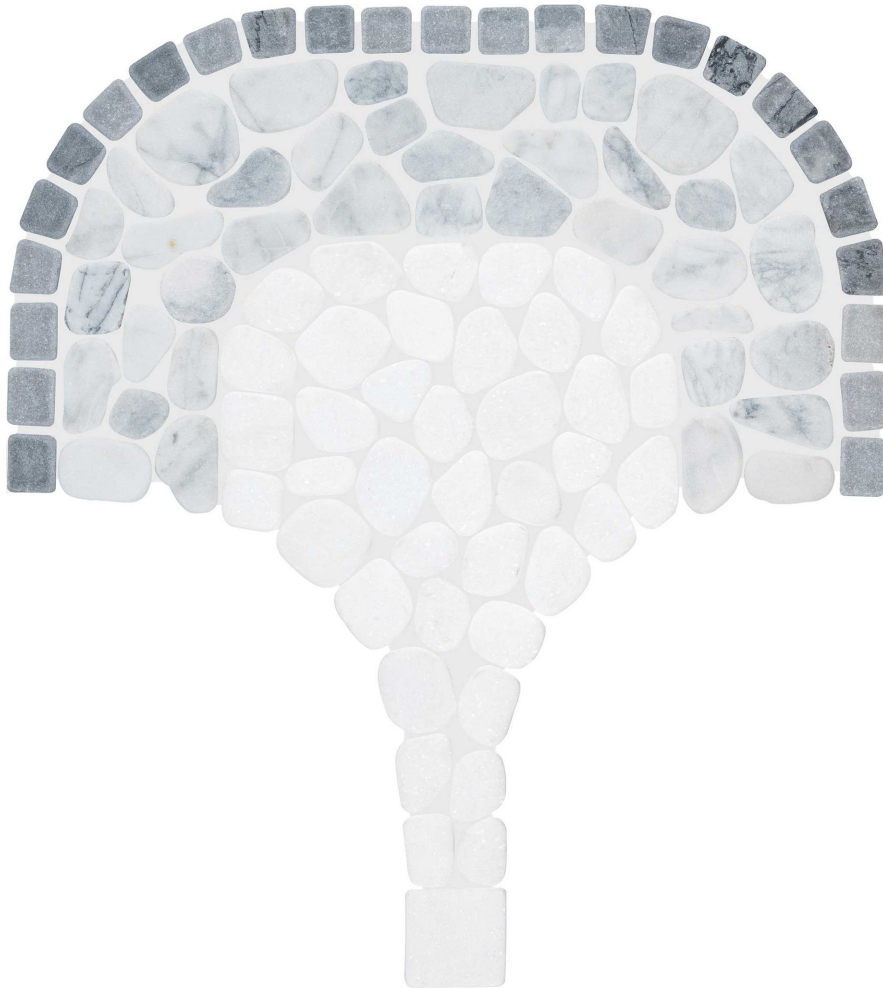

Tiles by Kia

PRODUCT CABANA RIVER FLOW PEBBLE

Stone | 7.8"x15.4" | Marble

TECHNICAL DATA

CODE: AS5001-04490

NAME: Cabana River Flow Pebble

SIZE: 7.8"×15.4"

SERIES: Cabana

FINISH: Tumbled

BILLING UNIT: SF

FAMILY: Stone

SUITABLE FOR: Indoor|Shower

TYPOLOGY: Marble

TYPE OF PIECE: Mosaic

USE: Floor and Wall

NOTES: Mosaic sheet sizes are nominal and may vary slightly due to standard manufacturing tolerances.