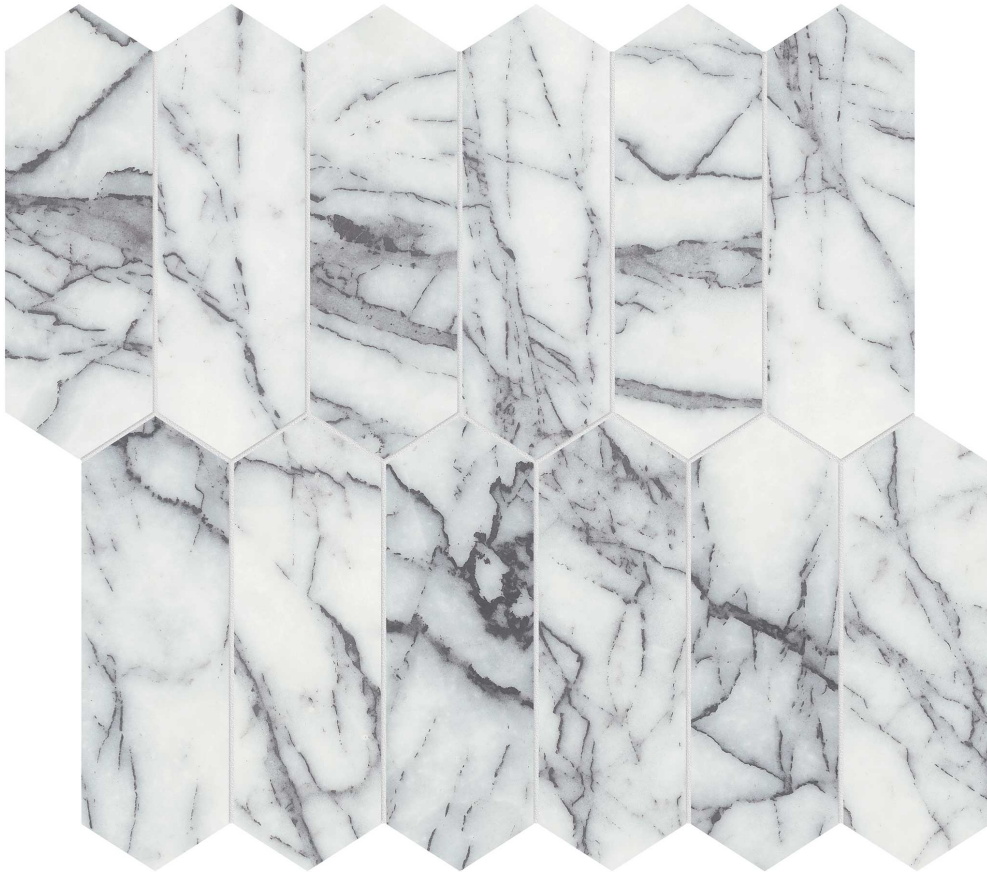

Tiles by Kia

PRODUCT

LILAC VOLTA 2X6 PICKET MOSAIC

Stone | 10.5"x12" | Marble

TECHNICAL DATA

CODE: AS5001-03310

NAME: Lilac Volta 2x6 Picket Mosaic

SIZE: 10.5"x12"

SERIES: Lilac Volta

FINISH: Honed

BILLING UNIT: SF

FAMILY: Stone

MOSAIC CHIP SIZE: 2"x6"

SUITABLE FOR: Indoor|Shower

TYPOLOGY: Marble

TYPE OF PIECE: Mosaic