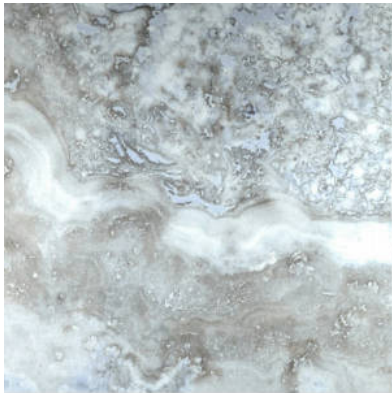

Tiles by Kia

PRODUCT
AZZURRO 13X13

Tile | 13"x13" | Porcelain

GRAPHIC VARIETY

TECHNICAL DATA

CODE: QUSI-AZ-F1
NAME: Azzurro 13X13
SIZE: 13"x13"
SERIES: Siena
FINISH: Matt
LOOK: Marble Look
BILLING UNIT: SF
FAMILY: Tile
FROST RESISTANCE: Yes
PEI: 4
STYLE: Contemporary
SUITABLE FOR: Indoor, Shower
TYPOLOGY: Porcelain
TYPE OF PIECE: Field Tile
USE: Floor and Wall