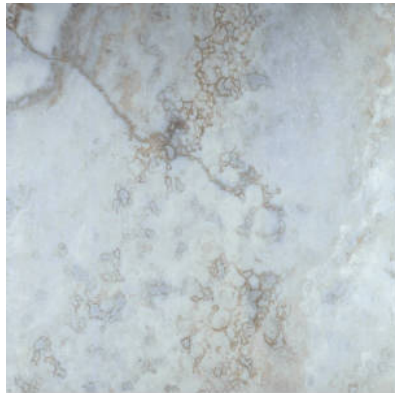

Tiles by Kia

PRODUCT
AZZURRO 13X13

Tile | 13"x13" | Porcelain

GRAPHIC VARIETY

TECHNICAL DATA

CODE: QUSI-AZ-F1
NAME: Azzurro 13X13
SIZE: 13"x13"
SERIES: Siena
FINISH: Matt
LOOK: Marble Look
BILLING UNIT: SF
FAMILY: Tile
FROST RESISTANCE: Yes
PEI: 4
STYLE: Contemporary
SUITABLE FOR: Indoor, Shower
TYPOLOGY: Porcelain
TYPE OF PIECE: Field Tile
USE: Floor and Wall