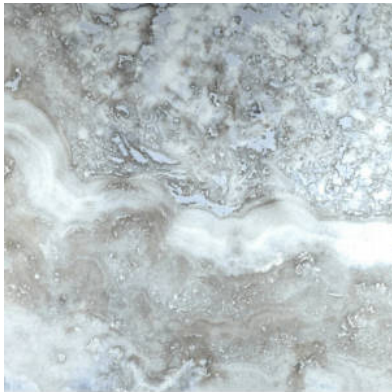

Tiles by Kia

PRODUCT
AZZURRO 13X13

Tile | 13"x13" | Porcelain

GRAPHIC VARIETY

TECHNICAL DATA

CODE: QUSI-AZ-F1
NAME: Azzurro 13X13
SIZE: 13"x13"
SERIES: Siena
FINISH: Matt
LOOK: Marble Look
BILLING UNIT: SF
FAMILY: Tile
FROST RESISTANCE: Yes
PEI: 4
STYLE: Contemporary
SUITABLE FOR: Indoor, Shower
TYPOLOGY: Porcelain
TYPE OF PIECE: Field Tile
USE: Floor and Wall