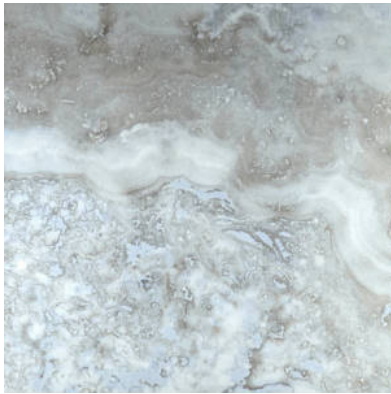

Tiles by Kia

PRODUCT
AZZURRO 13X13

Tile | 13"x13" | Porcelain

GRAPHIC VARIETY

TECHNICAL DATA

CODE: QUSI-AZ-F1
NAME: Azzurro 13X13
SIZE: 13"x13"
SERIES: Siena
FINISH: Matt
LOOK: Marble Look
BILLING UNIT: SF
FAMILY: Tile
FROST RESISTANCE: Yes
PEI: 4
STYLE: Contemporary
SUITABLE FOR: Indoor, Shower
TYPOLOGY: Porcelain
TYPE OF PIECE: Field Tile
USE: Floor and Wall