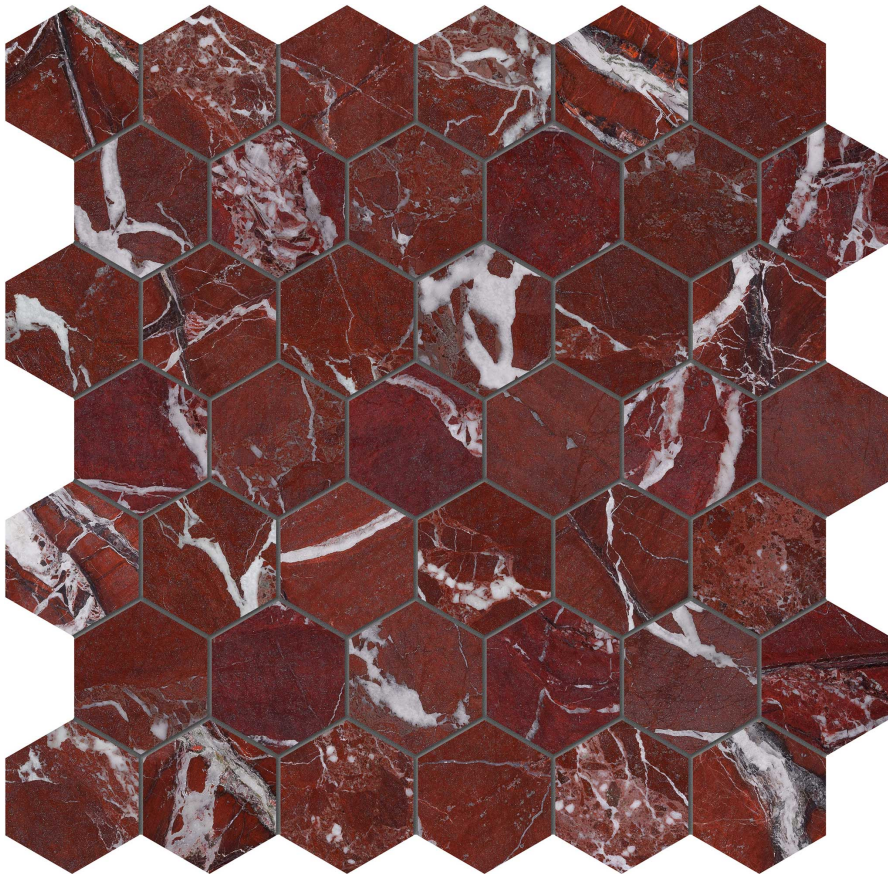

Tiles by Kia

PRODUCT TUSCANO ROSSO 2 HEXAGON MOSAIC

Stone | 12"x12" | Marble

TECHNICAL DATA

CODE: AS5001-03640

NAME: Tuscano Rosso 2 Hexagon Mosaic

SIZE: 12"x12"

SERIES: Tuscano Rosso

FINISH: Polished

BILLING UNIT: SF

FAMILY: Stone

MOSAIC CHIP SIZE: 2"x2"

SUITABLE FOR: Indoor|Shower

TYPOLOGY: Marble

TYPE OF PIECE: Mosaic

USE: Floor and Wall