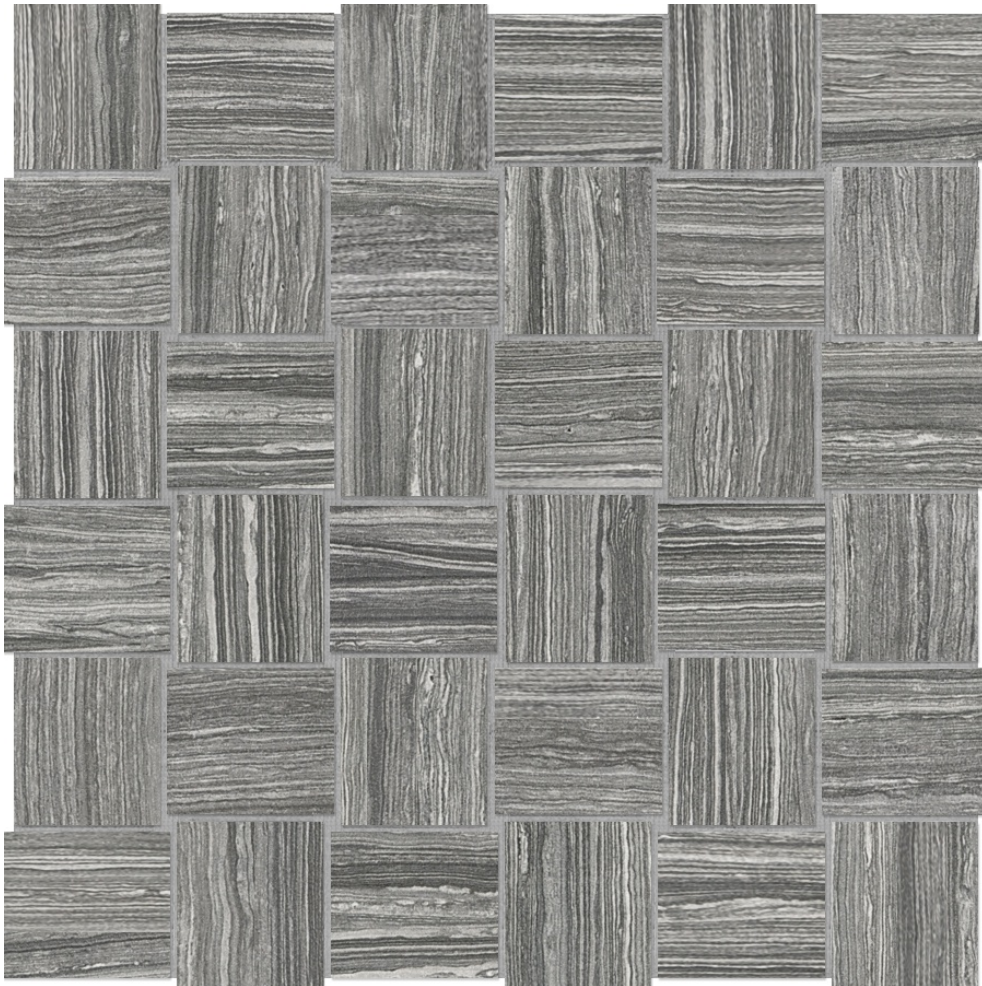

Tiles by Kia

PRODUCT 2X2 CARBON BASKETWEAVE

Tile | 12"x12" | Glazed Porcelain

TECHNICAL DATA

CODE: AC4501-00820

NAME: 2x2 Carbon Basketweave

SIZE: 12"x12"

SERIES: Eramosa

FINISH: Matt

LOOK: Marble Look

BILLING UNIT: SF

FAMILY: Tile

FROST RESISTANCE: Yes

MOSAIC CHIP SIZE: Mesh-Mounted

PEI: 4

SPECIAL ORDER: Special Order

STYLE: Contemporary

SUITABLE FOR: Indoor

TPOLOGY: Glazed Porcelain

TYPE OF PIECE: Mosaic

USE: Floor and Wall

NOTES: This product is special order and cannot be cancelled, returned, or refunded.

PACKING

Size	Product type	BOX			PALLET		
		pcs	sqft	lb	boxes	sqft	lb
12"x12"	Mosaic	10	10		48		