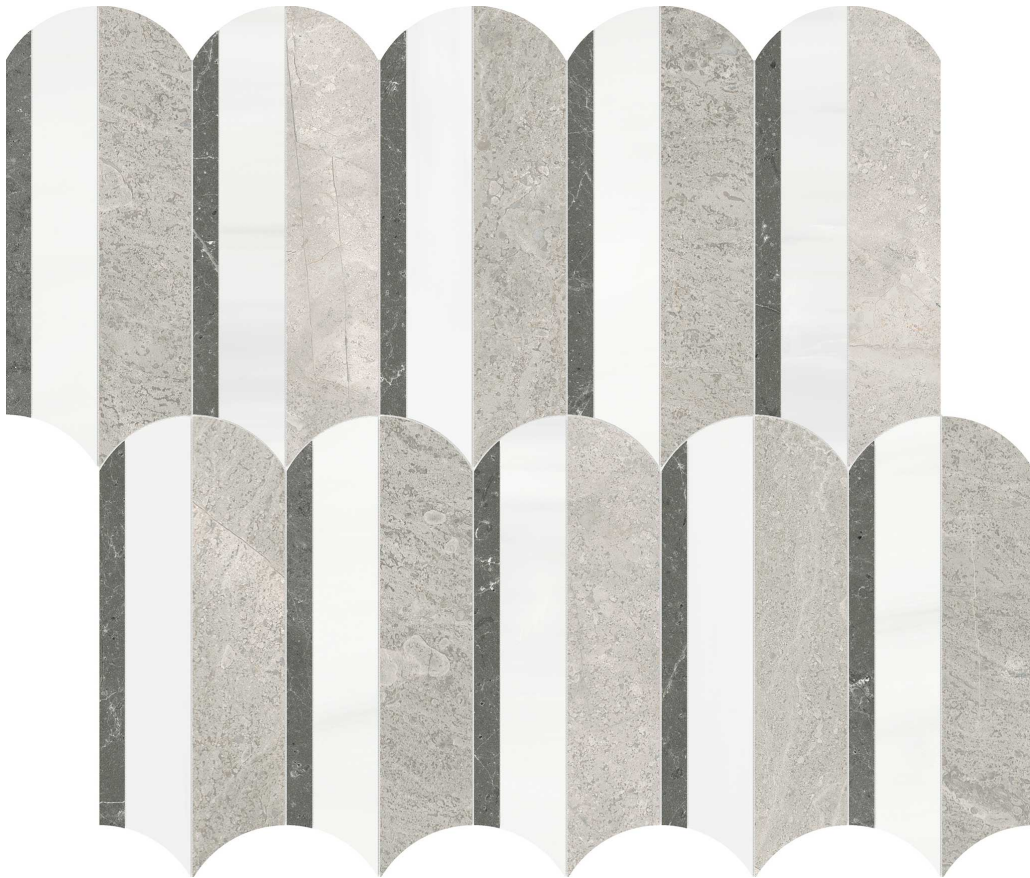

Tiles by Kia

PRODUCT

UTOPIO HYDROS MIST MOSAIC

Stone | 10.5"x11.9" | Natural Stone

ROOM SCENES

TECHNICAL DATA

CODE: AS5001-04030

NAME: Utopio Hydros Mist Mosaic

SIZE: 10.5"x11.9"

SERIES: Utopio

FINISH: Honed w/ Polished

BILLING UNIT: SF

FAMILY: Stone

SUITABLE FOR: Indoor|Shower

TYPOLOGY: Natural Stone

TYPE OF PIECE: Mosaic