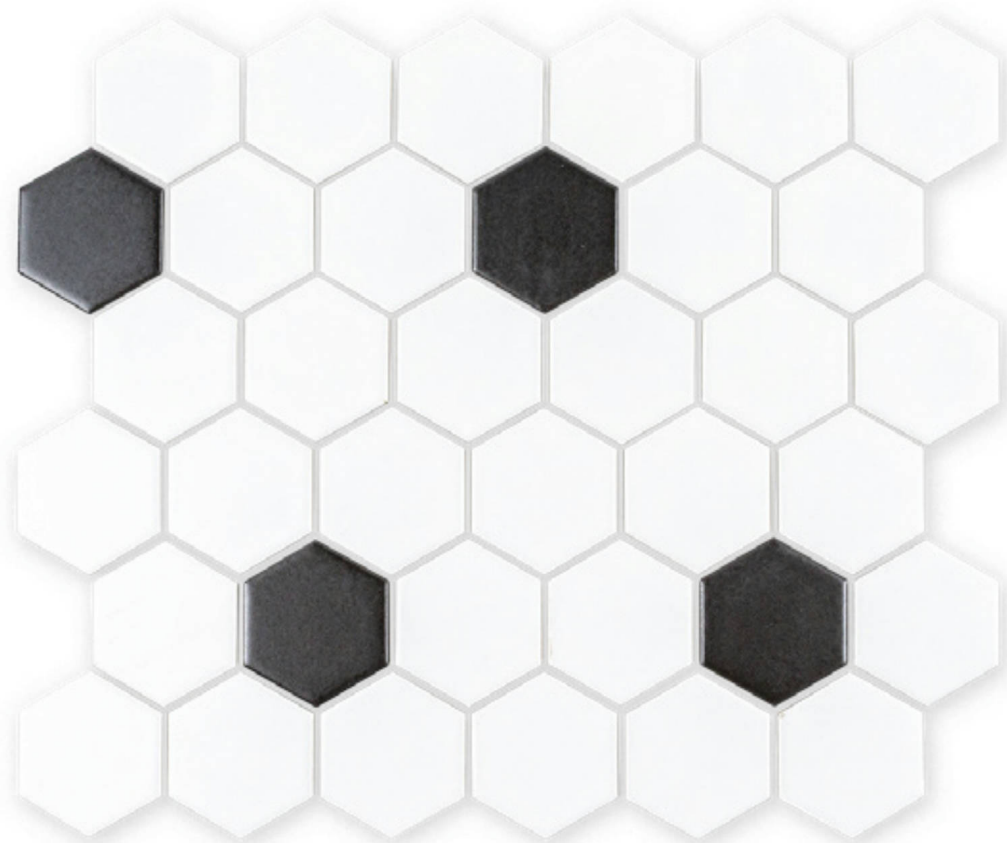

# Tiles by Kia

---

## PRODUCT ANEMONE MOSAIC

---

Mosaic and Decorative Tile | 10.75"x12.38" | Porcelain

## TECHNICAL DATA

CODE: RVHA004  
NAME: Anemone Mosaic  
SIZE: 10.75"x12.38"  
SERIES: Hamptons Collection  
LOOK: Multi-Look Mosaics  
BILLING UNIT: SH  
FAMILY: Mosaic and Decorative Tile  
STYLE: Contemporary  
SUITABLE FOR: Backsplash, Indoor  
TYPOLOGY: Porcelain  
TYPE OF PIECE: Mosaic  
USE: Floor and Wall