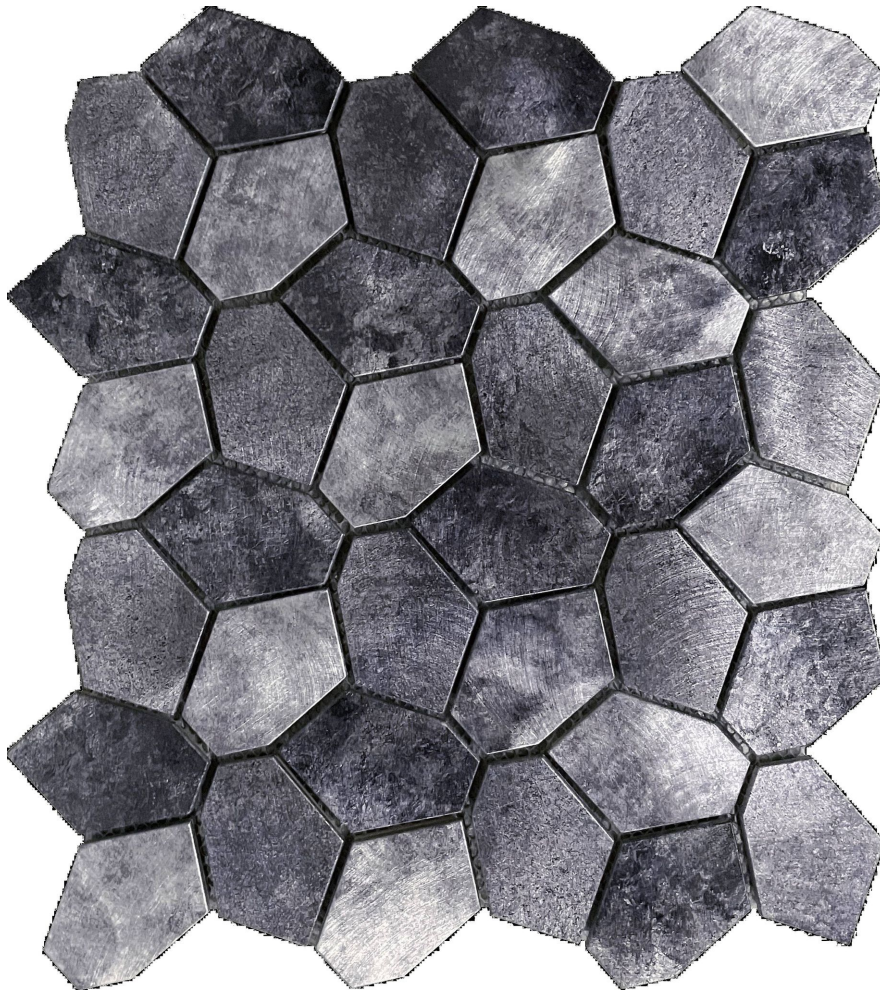

Tiles by Kia

PRODUCT

HEXAGON ALUMINUM MIX GREY 11.4"x12.2"

Mosaic and Decorative Tile | 11.4"x12.2" | Natural Stone

ROOM SCENES

TECHNICAL DATA

CODE: RVCHAWM201
NAME: Hexagon Aluminum Mix Grey 11.4"x12.2"
SIZE: 11.4"x12.2"
SERIES: Chelsea Collection
LOOK: Multi-Look Mosaics
BILLING UNIT: SH
FAMILY: Mosaic and Decorative Tile
SUITABLE FOR: Backsplash, Indoor
TYPOLOGY: Natural Stone
TYPE OF PIECE: Mosaic
USE: Wall only