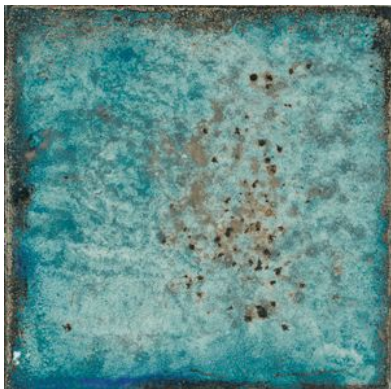

Tiles by Kia

PRODUCT
JAMAICA TEAL 5X5

Tile | 5"x5" | Porcelain

GRAPHIC VARIETY

ROOM SCENES

TECHNICAL DATA

CODE: QUJA-TE-2
NAME: Jamaica Teal 5x5
SIZE: 5"x5"
SERIES: Jamaica
FINISH: Gloss
LOOK: Hand-crafted
BILLING UNIT: SF
FAMILY: Tile
FROST RESISTANCE: Yes
PEI: 4
STYLE: Contemporary
SUITABLE FOR: Indoor| Outdoor| Pool| Backsplash| Shower
TYPOLOGY: Porcelain
TYPE OF PIECE: Field Tile
USE: Floor and Wall