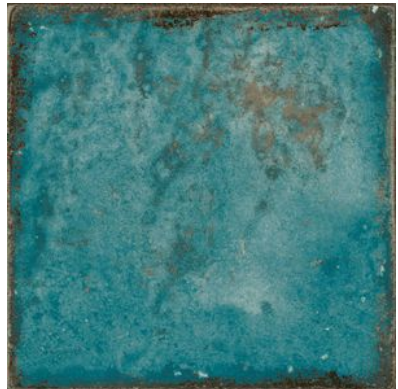

Tiles by Kia

PRODUCT
JAMAICA TEAL 5X5

Tile | 5"x5" | Porcelain

GRAPHIC VARIETY

ROOM SCENES

TECHNICAL DATA

CODE: QUJA-TE-2
NAME: Jamaica Teal 5x5
SIZE: 5"x5"
SERIES: Jamaica
FINISH: Gloss
LOOK: Hand-crafted
BILLING UNIT: SF
FAMILY: Tile
FROST RESISTANCE: Yes
PEI: 4
STYLE: Contemporary
SUITABLE FOR: Indoor| Outdoor| Pool| Backsplash| Shower
TYPOLOGY: Porcelain
TYPE OF PIECE: Field Tile
USE: Floor and Wall