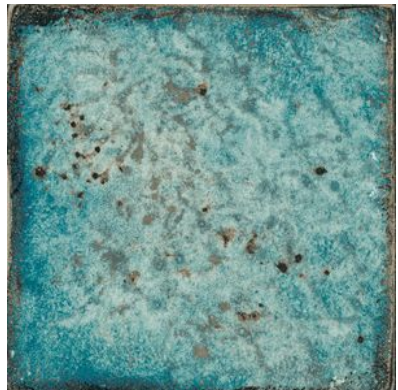

Tiles by Kia

PRODUCT
JAMAICA TEAL 5X5

Tile | 5"x5" | Porcelain

GRAPHIC VARIETY

ROOM SCENES

TECHNICAL DATA

CODE: QUJA-TE-2
NAME: Jamaica Teal 5x5
SIZE: 5"x5"
SERIES: Jamaica
FINISH: Gloss
LOOK: Hand-crafted
BILLING UNIT: SF
FAMILY: Tile
FROST RESISTANCE: Yes
PEI: 4
STYLE: Contemporary
SUITABLE FOR: Indoor| Outdoor| Pool| Backsplash| Shower
TYPOLOGY: Porcelain
TYPE OF PIECE: Field Tile
USE: Floor and Wall