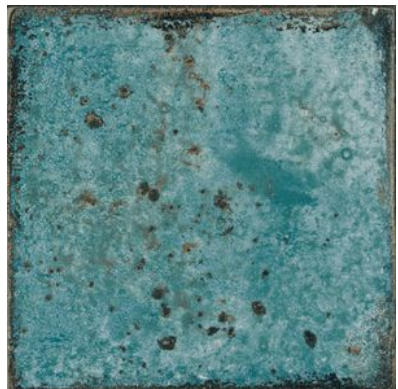

Tiles by Kia

PRODUCT
JAMAICA TEAL 5X5

Tile | 5"x5" | Porcelain

GRAPHIC VARIETY

ROOM SCENES

TECHNICAL DATA

CODE: QUJA-TE-2
NAME: Jamaica Teal 5x5
SIZE: 5"x5"
SERIES: Jamaica
FINISH: Gloss
LOOK: Hand-crafted
BILLING UNIT: SF
FAMILY: Tile
FROST RESISTANCE: Yes
PEI: 4
STYLE: Contemporary
SUITABLE FOR: Indoor| Outdoor| Pool| Backsplash| Shower
TYPOLOGY: Porcelain
TYPE OF PIECE: Field Tile
USE: Floor and Wall