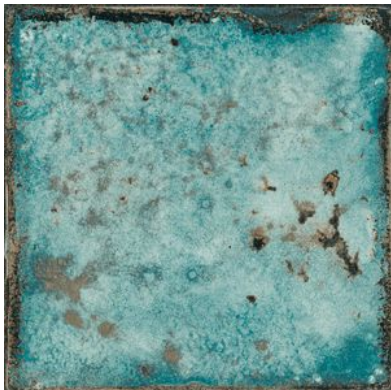

Tiles by Kia

PRODUCT
JAMAICA TEAL 5X5

Tile | 5"x5" | Porcelain

GRAPHIC VARIETY

ROOM SCENES

TECHNICAL DATA

CODE: QUJA-TE-2
NAME: Jamaica Teal 5x5
SIZE: 5"x5"
SERIES: Jamaica
FINISH: Gloss
LOOK: Hand-crafted
BILLING UNIT: SF
FAMILY: Tile
FROST RESISTANCE: Yes
PEI: 4
STYLE: Contemporary
SUITABLE FOR: Indoor| Outdoor| Pool| Backsplash| Shower
TYPOLOGY: Porcelain
TYPE OF PIECE: Field Tile
USE: Floor and Wall