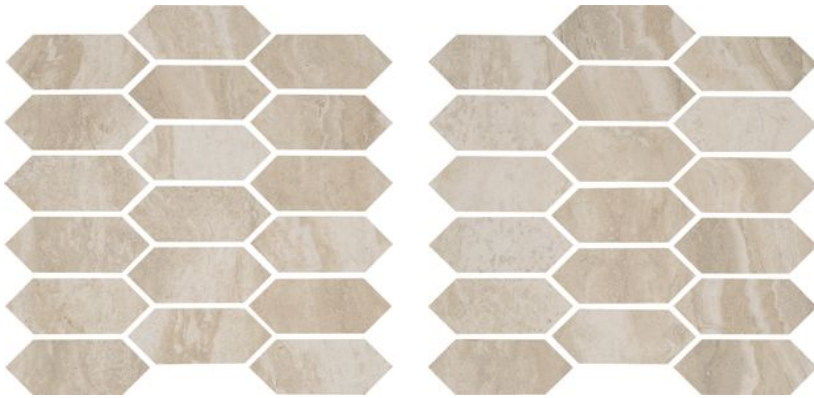

Tiles by Kia

PRODUCT ESSENCE BEIGE PICKET MOSAIC

Tile | 12"x12" | Porcelain

GRAPHIC VARIETY

TECHNICAL DATA

CODE: QUTL-ES-M2
NAME: Essence Beige Picket Mosaic
SIZE: 12"x12"
SERIES: Timeless
FINISH: Matt
LOOK: Marble Look
BILLING UNIT: SH
FAMILY: Tile
FROST RESISTANCE: Yes
MOSAIC CHIP SIZE: Mesh-Mounted
STYLE: Contemporary
SUITABLE FOR: Indoor
TYPOLOGY: Porcelain
TYPE OF PIECE: Mosaic
USE: Floor and Wall

PACKING

Size	Product type	BOX			PALLET		
		pcs	sqft	lb	boxes	sqft	lb
12"x12"	Mosaic	7					

WARNING The information contained in this packing list is for guidance only, the contents of the packing may vary. Please consult our sales representatives for an exact list.